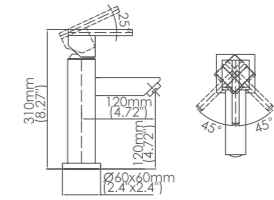

Model No:H-3B Lavatory Faucet

Box size:385 × 290 × 65 mm
Carton size:600 × 410 × 320 mm
10 pcs/carton
Common model: ☐ Yes ☒ No
Cartridge Size:35 mm
Certificate(s):