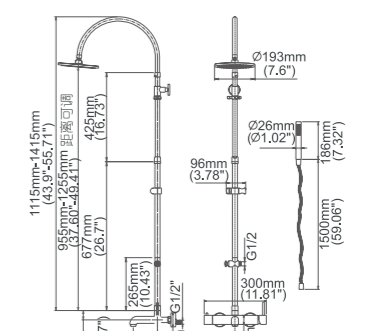

Model No:G-37A Shower

Box size:545 × 425 × 192 mm
Carton size:570 × 465 × 615 mm
3 pcs/carton
Common model: ☐ Yes ☒ No
Cartridge Size:35 mm
Certificate(s):