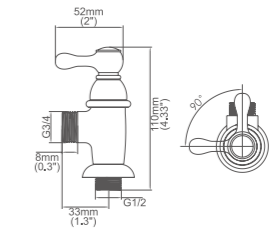

Model No:B-5B angle valve

Box size:
Carton size:
pcs / carton
Common model: ☐ Yes ☒ No
Cartridge Size:25 mm
Certificate(s):