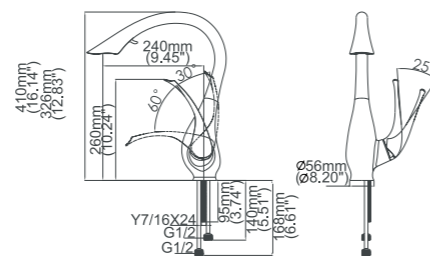

Box size:
Carton size:
pcs / carton
Common model: ☐ Yes ☒ No
Cartridge Size:40 mm
Certificate(s):