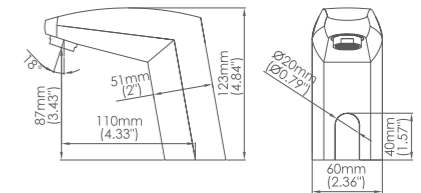

Model No:EB-9 Lavatory Sensor Faucet

Box size:
Carton size:
pcs / carton
Common model: ☐ Yes ☒ No
Cartridge Size:sensor
Certificate(s):