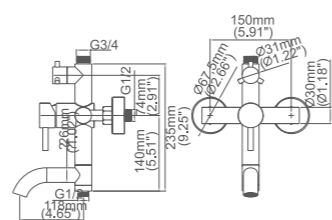

Model No:G-1A Shower

Box size:265 × 270 × 108 mm
Carton size:570 × 300 × 560 mm
10 pcs/carton
Common model: ☐ Yes ☒ No
Cartridge Size:35 mm
Certificate(s):