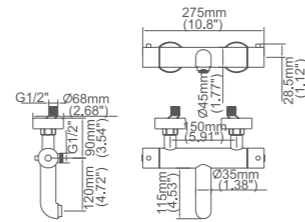

Model No:G-28A Thermostatic Shower

Box size:362 × 278 × 92 mm
Carton size:580 × 390 × 400 mm
8 pcs/carton
Common model: ☒ Yes ☐ No
Cartridge Size:35 mm
Certificate(s):