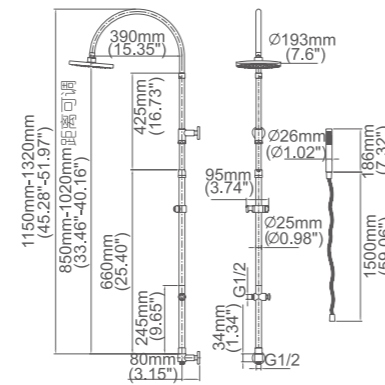

Box size:545 × 425 × 192 mm
 Carton size:570 × 465 × 615 mm
 3 pcs/carton
 Common model: Yes No
 Cartridge Size:35 mm
 Certificate(s):

Model No:G-2A-B Shower

Box size:1150 × 120 × 500 / 315 mm
 Carton size:1185 × 520 × 510 mm
 3 pcs/carton
 Common model: Yes No
 Cartridge Size:35 mm
 Certificate(s):

Model No:G-2C Shower

Box size:377x310x120 mm
 Carton size:645x410x390 mm
 6 pcs/carton
 Common model: Yes No
 Cartridge Size:35 mm
 Certificate(s):

Model No:G-2D Shower

Box size:
 Carton size:
 pcs/carton
 Common model: Yes No
 Cartridge Size:35 mm
 Certificate(s):

Model No:G-33A Shower

Box size:545 × 425 × 192 mm
 Carton size:570 × 465 × 615 mm
 3 pcs/carton
 Common model: Yes No
 Cartridge Size:
 Certificate(s):

Model No:G-33B Shower

Box size:545 × 425 × 192 mm
 Carton size:570 × 465 × 615 mm
 3 pcs/carton
 Common model: Yes No
 Cartridge Size:
 Certificate(s):