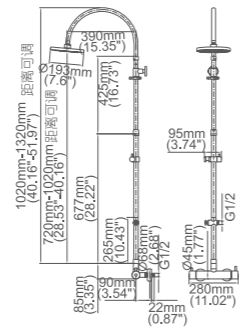

Model No:G-29C Thermostatic Shower

Box size:545 × 425 × 192 mm
Carton size:570 × 465 × 615 mm
3 pcs/carton
Common model: ☒ Yes ☐ No
Cartridge Size:35 mm
Certificate(s):