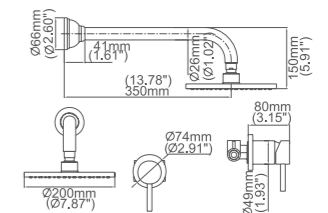

Box size:340 × 310 × 87 mm
Carton size:640 × 360 × 365 mm
8 pcs/carton
Common model: ☐ Yes ☒ No
Cartridge Size:40 mm
Certificate(s):