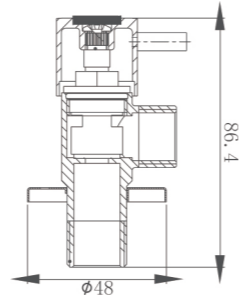

Box size: 205 × 105 mm
Carton size: 740 × 380 × 390 mm
96 pcs / carton
Common model: ☒ Yes ☐ No
Cartridge Size: 1/2"
Certificate(s):

Model No: B-150 single way faucet