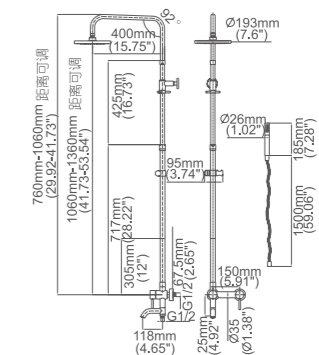

Model No:G-3D

Shower

Box size:
 Carton size:
 pcs / carton
 Common model: Yes No
 Cartridge Size:35 mm
 Certificate(s):

Model No:G-45B

Shower

Box size:1150 × 120 × 500 / 315 mm
 Carton size:1185 × 520 × 510 mm
 4 pcs/carton
 Common model: Yes No
 Cartridge Size:35 mm
 Certificate(s):