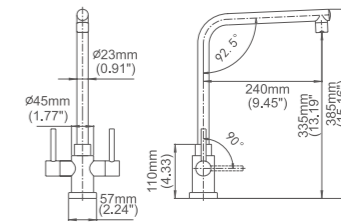

Box size:655 × 340 × 75 mm
 Carton size:690 × 360 × 390 mm
 5pcs / carton
 Common model: Yes No
 Cartridge Size:40 mm
 Certificate(s):

SGS VA

Model No:C-53B Kitchen faucet with pull-down sprayer

Box size:655 × 340 × 75 mm
 Carton size:690 × 360 × 390 mm
 5pcs / carton
 Common model: Yes No
 Cartridge Size:40 mm
 Certificate(s):

Box size:385 × 290 × 65 mm
 Carton size:600 × 410 × 320 mm
 10 pcs/carton
 Common model: Yes No
 Cartridge Size:35 mm
 Certificate(s):

Model No:A-19A Common kitchen faucet

Box size:570 × 324 × 62 mm
 Carton size:600 × 330 × 350 mm
 5pcs / carton
 Common model: Yes No
 Cartridge Size:35 mm
 Certificate(s):

Model No:A-19B Common kitchen faucet

Box size:565 × 280 × 60 mm
 Carton size:585 × 300 × 650 mm
 10 pcs/carton
 Common model: Yes No
 Cartridge Size:35 mm
 Certificate(s):

Model No:A-19C Common kitchen faucet

Box size:565 × 280 × 60 mm
 Carton size:585 × 300 × 650 mm
 10 pcs/carton
 Common model: Yes No
 Cartridge Size:35 mm
 Certificate(s):

Model No:A-20A Common kitchen faucet

Box size:490 × 365 × 68 mm
 Carton size:530 × 385 × 370 mm
 10 pcs/carton
 Common model: Yes No
 Cartridge Size:25 mm
 Certificate(s):