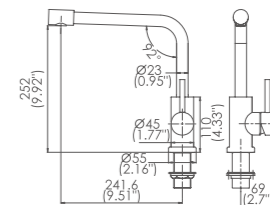

Model No:CW-101 Common kitchen faucet

Box size:
Carton size:
pcs/carton
Common model: ☐ Yes ☒ No
Cartridge Size:35 mm
Certificate(s):