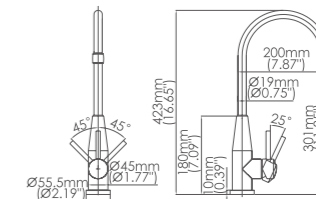

Model No:A-70A Common kitchen faucet

Box size:420 × 322 × 63 mm
Carton size:665 × 455 × 330 mm
10 pcs/carton
Common model: ☐ Yes ☒ No
Cartridge Size:35 mm
Certificate(s):