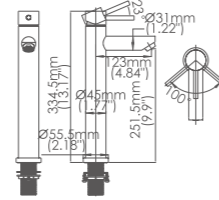

Box size:385 × 252 × 65 mm
Carton size:520 × 415 × 350 mm
10 pcs/carton
Common model: ☒ Yes ☐ No
Cartridge Size:35 mm
Certificate(s):