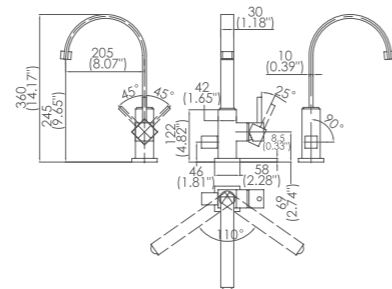

Box size:490 × 375 × 70 mm
Carton size:530 × 385 × 370 mm
5pcs / carton
Common model: ☐ Yes ☒ No
Cartridge Size:35 mm & 25mm
Certificate(s):

Model No:H-51B Kitchen faucet with dish-washing machine connecting way