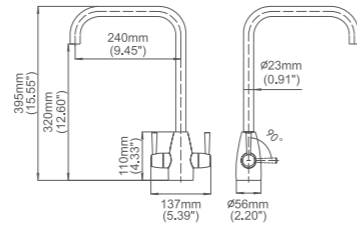

Box size:420 × 322 × 63 mm
Carton size:665 × 455 × 330 mm
10 pcs/carton
Common model: ☐ Yes ☒ No
Cartridge Size:25 mm
Certificate(s):

Model No:A-60 Common kitchen faucet