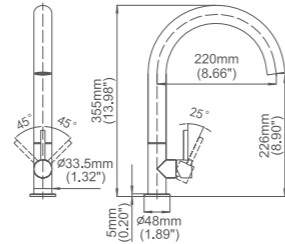

Box size:420 × 322 × 63 mm
 Carton size:665 × 455 × 330 mm
 10 pcs/carton
 Common model: Yes No
 Cartridge Size:25 mm
 Certificate(s):

Model No:A-62F Common kitchen faucet

Box size:385 × 290 × 65 mm
 Carton size:600 × 410 × 320 mm
 10 pcs/carton
 Common model: Yes No
 Cartridge Size:25 mm
 Certificate(s):

Model No:A-62G Common kitchen faucet

Box size:420 × 322 × 63 mm
 Carton size:665 × 455 × 330 mm
 10 pcs/carton
 Common model: Yes No
 Cartridge Size:25 mm
 Certificate(s):

Model No:A-63A Common kitchen faucet

Box size:310 × 255 × 62 mm
 Carton size:535 × 340 × 320 mm
 10 pcs/carton
 Common model: Yes No
 Cartridge Size:25 mm
 Certificate(s):

Model No:A-63B Common kitchen faucet

Box size:385 × 252 × 65 mm
 Carton size:520 × 415 × 350 mm
 10 pcs/carton
 Common model: Yes No
 Cartridge Size:25 mm
 Certificate(s):