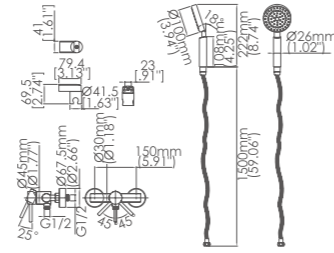

Box size:265 × 270 × 108 mm
Carton size:570 × 300 × 560 mm
10 pcs/carton
Common model: ☒ Yes ☐ No
Cartridge Size:35 mm
Certificate(s):