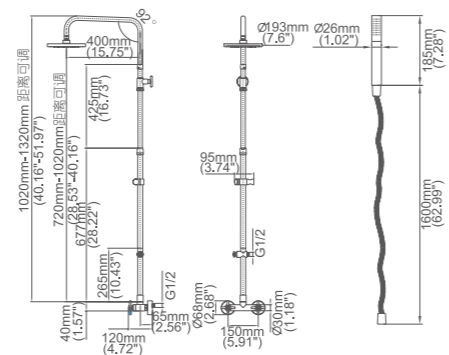

Model No:G-49B Shower

Shower

Box size:
Carton size:
pcs / carton
Common model: ☐ Yes ☒ No
Cartridge Size:35 mm
Certificate(s):

Shower

Box size:377x310x120 mm
Carton size:645x410x390 mm
6 pcs/carton
Common model: ☐ Yes ☒ No
Cartridge Size:35 mm
Certificate(s):