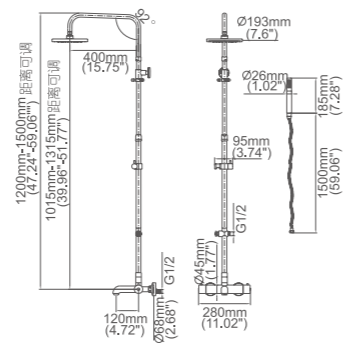

Model No:G-30B Thermostatic Shower

Model No:C-17 Bathtub Shower

Box size:545 × 425 × 192 mm
Carton size:570 × 465 × 615 mm
3 pcs/carton
Common model: ☒ Yes ☐ No
Cartridge Size:35 mm
Certificate(s):