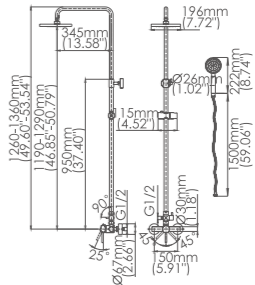

Model No:H-52B Shower

Box size:1150 × 120 × 500 / 315 mm
 Carton size:1185 × 520 × 510 mm
 4 pcs/carton
 Common model: Yes No
 Cartridge Size:35 mm
 Certificate(s):

Model No:H-53B Shower

Box size:1150 × 120 × 500 / 315 mm
 Carton size:1185 × 520 × 510 mm
 4 pcs/carton
 Common model: Yes No
 Cartridge Size:35 mm
 Certificate(s):

Model No:H-59B Shower

Box size:1150 × 120 × 500 / 315 mm
 Carton size:1185 × 520 × 510 mm
 4 pcs/carton
 Common model: Yes No
 Cartridge Size:35 mm
 Certificate(s):

Model No:M-005 Shower

Box size:1150 × 120 × 500 / 315 mm
 Carton size:1185 × 520 × 510 mm
 4 pcs/carton
 Common model: Yes No
 Cartridge Size:35 mm
 Certificate(s):