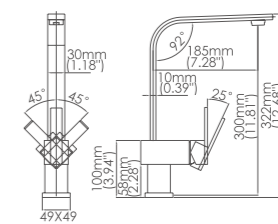

Box size:490 × 375 × 70 mm
 Carton size:530 × 385 × 370 mm
 5pcs / carton
 Common model: Yes No
 Cartridge Size:35 mm
 Certificate(s):

Model No:H-49 Common kitchen faucet

Box size:575 × 305 × 65 mm
 Carton size:620 × 330 × 365 mm
 5pcs / carton
 Common model: Yes No
 Cartridge Size:35 mm
 Certificate(s):

Model No:H-49B Common kitchen faucet

Box size:590 × 310 × 70 mm
 Carton size:625 × 325 × 410 mm
 5pcs / carton
 Common model: Yes No
 Cartridge Size:35 mm
 Certificate(s):

Model No:H-57A Common kitchen faucet

Box size:575 × 305 × 65 mm
 Carton size:620 × 330 × 365 mm
 5pcs / carton
 Common model: Yes No
 Cartridge Size:35 mm
 Certificate(s):

Model No:H-58A Common kitchen faucet

Box size:445x300x70 mm
 Carton size:490x320x420 mm
 5pcs / carton
 Common model: Yes No
 Cartridge Size:35 mm
 Certificate(s):