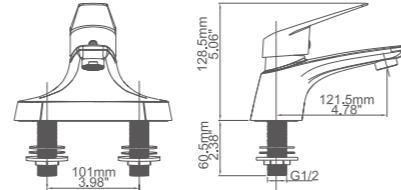

Lavatory Faucet

Box size:
Carton size:
pcs / carton
Common model: ☐ Yes ☒ No
Cartridge Size:35 mm
Certificate(s):

Box size:
Carton size:
pcs / carton
Common model: ☐ Yes ☒ No
Cartridge Size:35 mm
Certificate(s):