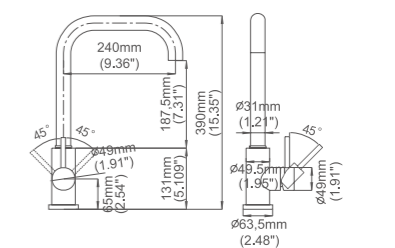

Box size:505 × 302 × 75 mm
Carton size:540 × 335 × 405 mm
5pcs / carton
Common model: ☐ Yes ☒ No
Cartridge Size:35 mm
Certificate(s):

Model No:A-3B Common kitchen faucet