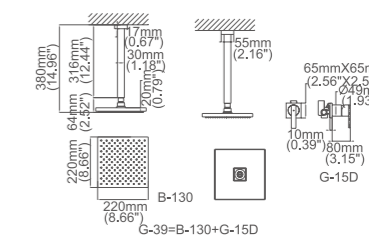

Model No:G-39 Built-in shower

Box size:
Carton size:
pcs / carton
Common model: ☐ Yes ☒ No
Cartridge Size:40 mm
Certificate(s):