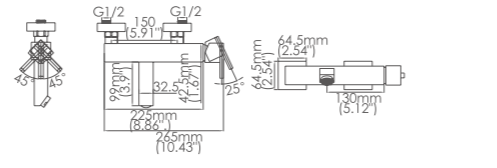

Box size:
Carton size:
pcs / carton
Common model: ☐ Yes ☒ No
Cartridge Size:35 mm
Certificate(s):