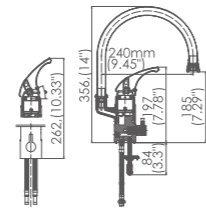

Box size:420 × 322 × 63 mm
Carton size:650 × 455 × 330 mm
10 pcs/carton
Common model: ☐ Yes ☒ No
Cartridge Size:35 mm & 25mm
Certificate(s):