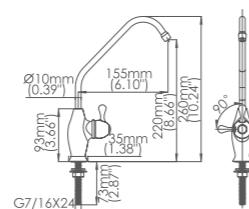

Box size:555 × 350 × 72 mm
 Carton size:600 × 375 × 385 mm
 5pcs / carton
 Common model: Yes No
 Cartridge Size:35 mm & 25mm
 Certificate(s):

Model No:F-1A Filter faucet

Box size:463 × 228 × 50 mm
 Carton size:490 × 480 × 620 mm
 24 pcs/carton
 Common model: Yes No
 Cartridge Size:25 mm
 Certificate(s):

Model No:F-1B Filter faucet

Box size:463 × 228 × 50 mm
 Carton size:490 × 480 × 620 mm
 24 pcs/carton
 Common model: Yes No
 Cartridge Size:25 mm
 Certificate(s):

Model No:F-7A Filter faucet

Box size:463 × 228 × 50 mm
 Carton size:490 × 480 × 620 mm
 24 pcs/carton
 Common model: Yes No
 Cartridge Size:25 mm
 Certificate(s):