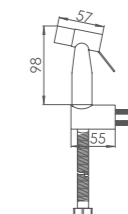

Box size:300 × 220 × 220 mm
Carton size:450 × 310 × 450 mm
4 pcs/carton
Common model: ☒ Yes ☐ No
Cartridge Size:
Certificate(s):