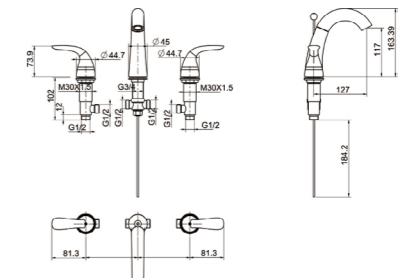

Lavatory Faucet

Box size:
Carton size:
pcs / carton
Common model: ☒ Yes ☐ No
Cartridge Size:25 mm
Certificate(s):