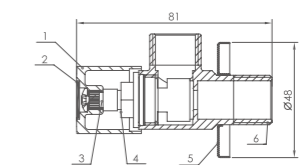

Model No:QJ-10 angle valve (with brass casing cartridge)

Box size:
 Carton size:
 pcs / carton
 Common model: Yes No
 Cartridge Size:25 mm
 Certificate(s):

Model No:QJ-10A angle valve (with steel casing cartridge)