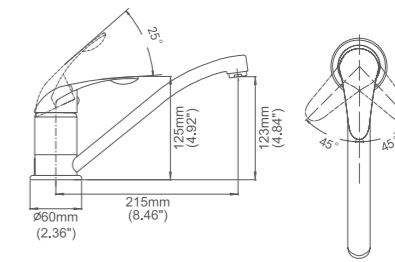

Box size:305 × 293 × 64 mm
Carton size:610 × 330 × 345 mm
10 pcs/carton
Common model: ☐ Yes ☒ No
Cartridge Size:35 mm
Certificate(s):

Model No:A-59 Common kitchen faucet