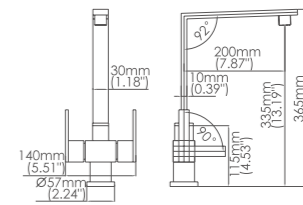

Box size:962 × 350 × 75 mm
 Carton size:1010 × 365 × 240 mm
 3 pcs/carton
 Common model: Yes No
 Cartridge Size:35 mm
 Certificate(s):

Model No:C-52B Kitchen faucet with sprayer (not pull-down faucet)

Box size:962 × 350 × 75 mm
 Carton size:1010 × 365 × 240 mm
 3 pcs/carton
 Common model: Yes No
 Cartridge Size:35 mm
 Certificate(s):

Model No:C-72M Kitchen faucet with rotatable nozzle

Box size:565 × 280 × 60 mm
 Carton size:585 × 300 × 650 mm
 10 pcs/carton
 Common model: Yes No
 Cartridge Size:35 mm
 Certificate(s):

Model No:C-75 Common kitchen faucet

Box size:420 × 322 × 63 mm
 Carton size:665 × 455 × 330 mm
 10 pcs/carton
 Common model: Yes No
 Cartridge Size:35 mm
 Certificate(s):

Model No:CW-100 Common kitchen faucet

Box size:420 × 322 × 63 mm
 Carton size:665 × 455 × 330 mm
 10 pcs/carton
 Common model: Yes No
 Cartridge Size:35 mm
 Certificate(s):

Model No:CW-101 Common kitchen faucet

Box size:
 Carton size:
 pcs/carton
 Common model: Yes No
 Cartridge Size:35 mm
 Certificate(s):

Model No:H-1A Common kitchen faucet

Box size:490 × 375 × 70 mm
 Carton size:530 × 385 × 370 mm
 5pcs / carton
 Common model: Yes No
 Cartridge Size:25 mm
 Certificate(s):