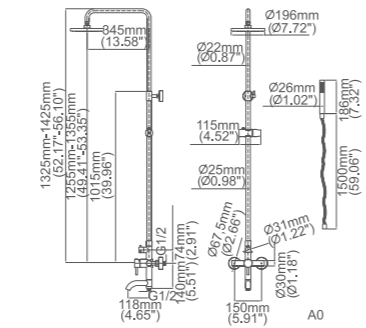

Model No:G-3D

Shower

Box size:
 Carton size:
 pcs / carton
 Common model: Yes No
 Cartridge Size:35 mm
 Certificate(s):

Model No:G-45B

Shower

Box size:1150 × 120 × 500 / 315 mm
 Carton size:1185 × 520 × 510 mm
 4 pcs/carton
 Common model: Yes No
 Cartridge Size:35 mm
 Certificate(s):

Model No:G-49B Shower

Box size:1150 × 120 × 500 / 315 mm
 Carton size:1185 × 520 × 510 mm
 4 pcs/carton
 Common model: Yes No
 Cartridge Size:35 mm
 Certificate(s):

Model No:G-50C Shower

Box size:1150 × 120 × 500 / 315 mm
 Carton size:1185 × 520 × 510 mm
 4 pcs/carton
 Common model: Yes No
 Cartridge Size:35 mm
 Certificate(s):