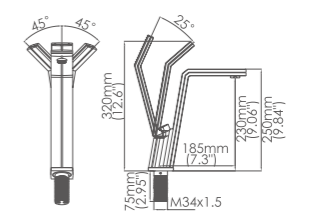

Box size:463x263x86 mm
Carton size:540x510x450 mm
10 pcs/carton
Common model: ☐ Yes ☒ No
Cartridge Size:35 mm
Certificate(s):