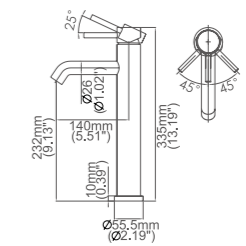

Model No:A-67 Lavatory Faucet

Box size:420 × 322 × 63 mm
Carton size:665 × 455 × 330 mm
10 pcs/carton
Common model: ☐ Yes ☒ No
Cartridge Size:35 mm
Certificate(s):

Model No:A-69 Lavatory Faucet