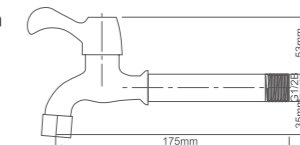

Model No: QP15-1D single way faucet

Box size: 130 × 245 mm
Carton size: 450 × 310 × 450 mm
48 pcs/carton
Common model: ☒ Yes ☐ No
Cartridge Size: 1/2"
Certificate(s):