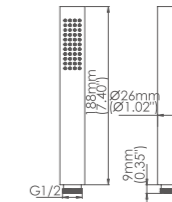

Box size:
Carton size:
pcs / carton
Common model: ☐ Yes ☒ No
Cartridge Size:
Certificate(s):