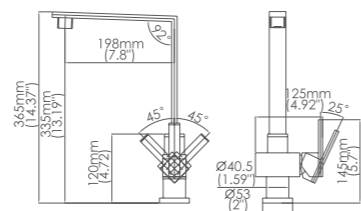

Box size:340 × 310 × 87 mm
 Carton size:640 × 360 × 365 mm
 8 pcs/carton
 Common model: Yes No
 Cartridge Size:35 mm
 Certificate(s):

Model No:H-2A Common kitchen faucet

Box size:490 × 375 × 70 mm
 Carton size:530 × 385 × 370 mm
 5pcs / carton
 Common model: Yes No
 Cartridge Size:35 mm
 Certificate(s):

SINTEF EN-817

Model No:H-2C Common kitchen faucet

Box size:420 × 322 × 63 mm
 Carton size:665 × 455 × 330 mm
 10 pcs/carton
 Common model: Yes No
 Cartridge Size:35 mm
 Certificate(s):

Model No:H-2E Common kitchen faucet

Box size:490 × 375 × 70 mm
 Carton size:530 × 385 × 370 mm
 5pcs / carton
 Common model: Yes No
 Cartridge Size:35 mm
 Certificate(s):

Model No:H-49 Common kitchen faucet

Box size:575 × 305 × 65 mm
 Carton size:620 × 330 × 365 mm
 5pcs / carton
 Common model: Yes No
 Cartridge Size:35 mm
 Certificate(s):