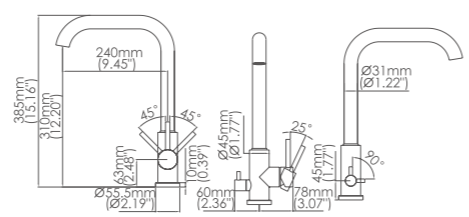

Model No:A-71B Kitchen faucet with dish-washing machine connecting way

Box size:490 × 375 × 70 mm
Carton size:530 × 385 × 370 mm
5pcs / carton
Common model: ☐ Yes ☒ No
Cartridge Size:35 mm & 25mm
Certificate(s):