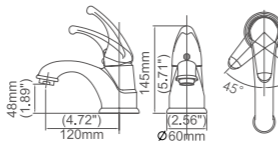

Model No:A-23C Lavatory Faucet

Box size:342 × 305 × 75 mm
Carton size:635 × 375 × 410 mm
10 pcs/carton
Common model: ☐ Yes ☒ No
Cartridge Size:35 mm
Certificate(s):