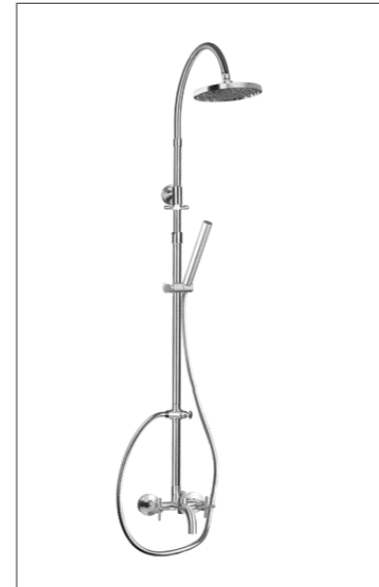

Box size:377x310x120mm
& 800 × 170 × 65 mm
Carton size:645x410x390mm
& 820 × 350 × 410 mm
6 pcs/carton & 12 pcs/carton
Common model: ☐ Yes ☒ No
Cartridge Size:35 mm
Certificate(s):