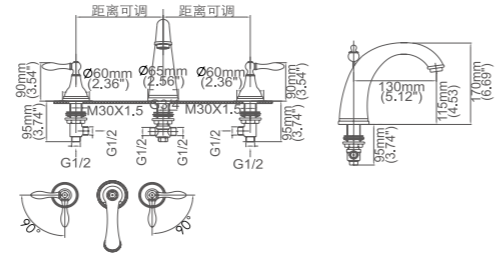

Lavatory Faucet

Box size:380 × 330 × 76 mm
Carton size:400 × 335 × 420 mm
5pcs / carton
Common model: ☐ Yes ☒ No
Cartridge Size:25 mm
Certificate(s):