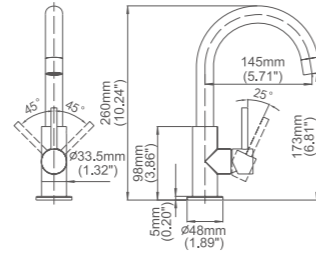

Model No:A-62G Common kitchen faucet

Box size:420 × 322 × 63 mm
 Carton size:665 × 455 × 330 mm
 10 pcs/carton
 Common model: Yes No
 Cartridge Size:25 mm
 Certificate(s):

Model No:A-63A Common kitchen faucet

Box size:310 × 255 × 62 mm
 Carton size:535 × 340 × 320 mm
 10 pcs/carton
 Common model: Yes No
 Cartridge Size:25 mm
 Certificate(s):

Model No:A-63B Common kitchen faucet

Box size:385 × 252 × 65 mm
 Carton size:520 × 415 × 350 mm
 10 pcs/carton
 Common model: Yes No
 Cartridge Size:25 mm
 Certificate(s):