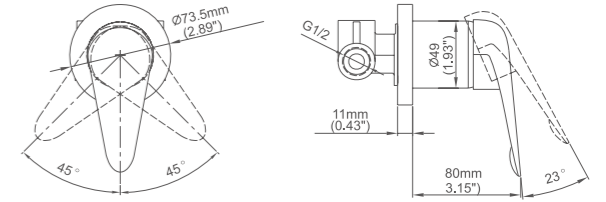

Model No:G-16D Built-in shower faucet

Box size:152x150x97 mm
Carton size:540x335x405 mm
24 pcs/carton
Common model: ☐ Yes ☒ No
Cartridge Size:40 mm
Certificate(s):