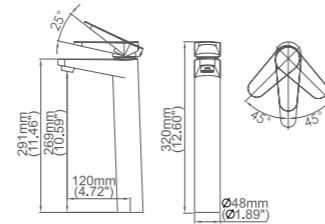

Model No:A-85 Lavatory Faucet

Box size:385 × 252 × 65 mm
Carton size:520 × 415 × 350 mm
10 pcs/carton
Common model: ☒ Yes ☐ No
Cartridge Size:35 mm
Certificate(s):

Model No:A-86 Lavatory Faucet