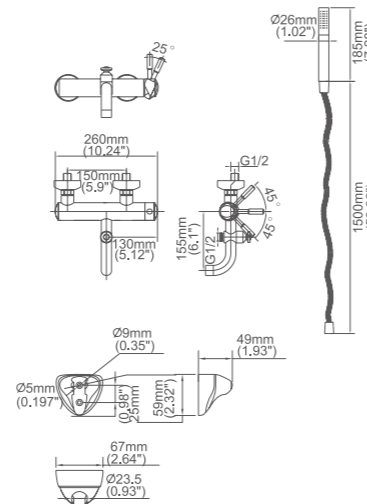

Model No:G-1A-B Shower

Box size:545 × 425 × 192 mm
 Carton size:570 × 465 × 615 mm
 3 pcs/carton
 Common model: Yes No
 Cartridge Size:35 mm
 Certificate(s):

G-1C Shower

Box size:377x310x120 mm
 Carton size:645x410x390 mm
 6 pcs/carton
 Common model: Yes No
 Cartridge Size:35 mm
 Certificate(s):