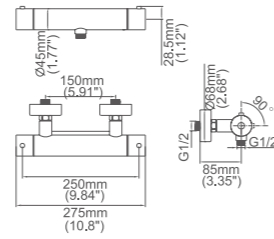

Box size:362 × 278 × 92 mm
Carton size:580 × 390 × 400 mm
8 pcs/carton
Common model: ☒ Yes ☐ No
Cartridge Size:35 mm
Certificate(s):