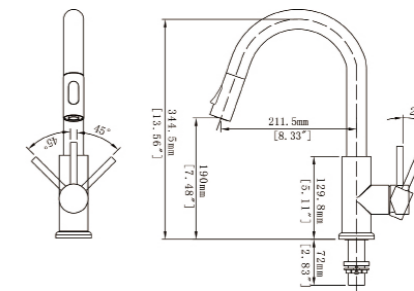

Model No:CS-102 Kitchen faucet with pull-out sprayer

Box size:
Carton size:
pcs / carton:5
Common model: ☒ Yes ☐ No
Cartridge Size:35 mm
Certificate(s):