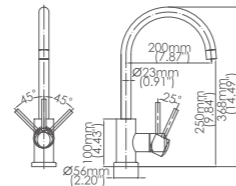

Box size:420 × 322 × 63 mm
Carton size:665 × 455 × 330 mm
10 pcs/carton
Common model: ☒ Yes ☐ No
Cartridge Size:35 mm
Certificate(s):