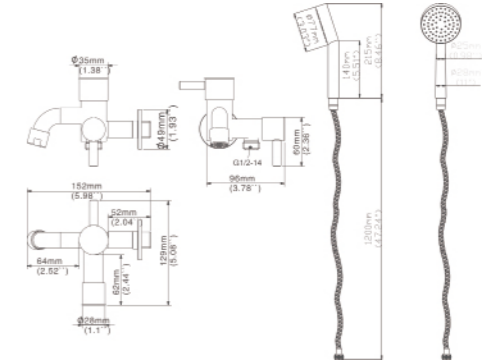

Box size:1150 × 120 × 500 / 315 mm
Carton size:1185 × 520 × 510 mm
4 pcs/carton
Common model: ☒ Yes ☐ No
Cartridge Size:35 mm
Certificate(s):