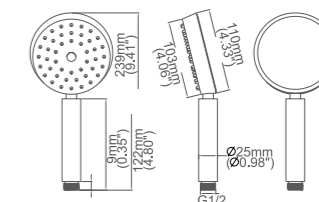

Model No: B-162 Hand Shower

Box size:
Carton size:
pcs / carton
Common model: ☐ Yes ☒ No
Cartridge Size:
Certificate(s):