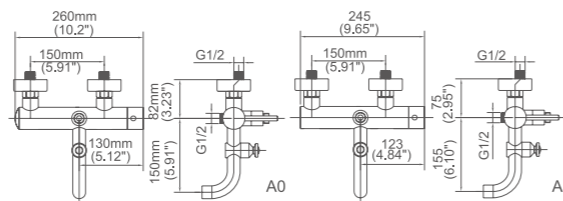

Box size:377x310x120 mm
Carton size:645x410x390 mm
6 pcs/carton
Common model: ☐ Yes ☒ No
Cartridge Size:35 mm
Certificate(s):