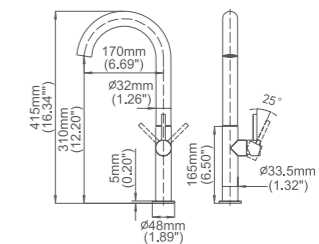

Box size:420 × 322 × 63 mm
 Carton size:665 × 455 × 330 mm
 10 pcs/carton
 Common model: Yes No
 Cartridge Size:25 mm
 Certificate(s):

Model No:A-62C Common kitchen faucet

Box size:385 × 252 × 65 mm
 Carton size:520 × 415 × 350 mm
 10 pcs/carton
 Common model: Yes No
 Cartridge Size:25 mm
 Certificate(s):

Model No:A-62D Common kitchen faucet

Box size:565 × 280 × 60 mm
 Carton size:585 × 300 × 650 mm
 10 pcs/carton
 Common model: Yes No
 Cartridge Size:25 mm
 Certificate(s):

Model No:A-62E Common kitchen faucet

Box size:420 × 322 × 63 mm
 Carton size:665 × 455 × 330 mm
 10 pcs/carton
 Common model: Yes No
 Cartridge Size:25 mm
 Certificate(s):

Model No:A-62F Common kitchen faucet

Box size:385 × 290 × 65 mm
 Carton size:600 × 410 × 320 mm
 10 pcs/carton
 Common model: Yes No
 Cartridge Size:25 mm
 Certificate(s):