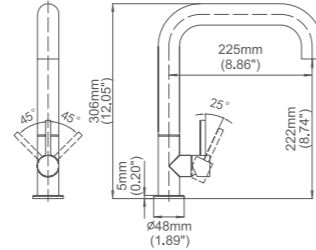

Box size:385 × 252 × 65 mm
Carton size:520 × 415 × 350 mm
10 pcs/carton
Common model: ☒ Yes ☐ No
Cartridge Size:25 mm
Certificate(s):

Model No:A-63D Common kitchen faucet