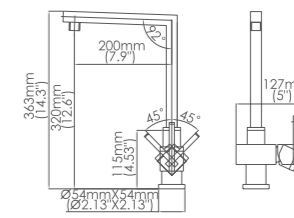

Box size:610 × 300 × 113 mm
Carton size:640 × 335 × 360 mm
3 pcs/carton
Common model: ☐ Yes ☒ No
Cartridge Size:35 mm
Certificate(s):

Box size:610 × 300 × 113 mm
Carton size:640 × 335 × 360 mm
3 pcs/carton
Common model: ☐ Yes ☒ No
Cartridge Size:35 mm
Certificate(s):

Box size:340 × 310 × 87 mm
Carton size:640 × 360 × 365 mm
8 pcs/carton
Common model: ☐ Yes ☒ No
Cartridge Size:35 mm
Certificate(s):

Box size:340 × 310 × 87 mm
Carton size:640 × 360 × 365 mm
8 pcs/carton
Common model: ☐ Yes ☒ No
Cartridge Size:35 mm
Certificate(s):

Box size:490 × 375 × 70 mm
Carton size:530 × 385 × 370 mm
5pcs / carton
Common model: ☐ Yes ☒ No
Cartridge Size:35 mm
Certificate(s):

SINTEF EN-817