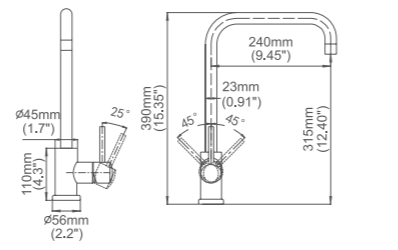

Box size:565 × 280 × 60 mm
Carton size:585 × 300 × 650 mm
10 pcs/carton
Common model: ☐ Yes ☒ No
Cartridge Size:35 mm
Certificate(s):