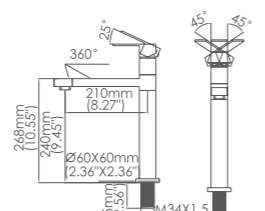

Model No:H-49B Common kitchen faucet

Box size:590 × 310 × 70 mm
Carton size:625 × 325 × 410 mm
5pcs / carton
Common model: ☐ Yes ☒ No
Cartridge Size:35 mm
Certificate(s):