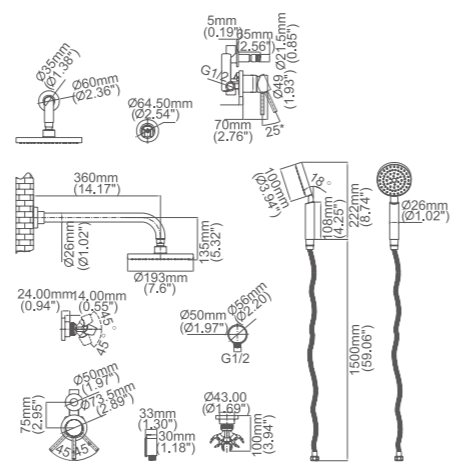

Model No:G-35 Built-in shower

Box size:340x310x87 mm & 800 x 170 x 65 mm
Carton size:640 x 360 x 365 mm & 820x350x410 mm
8 pcs/carton & 12 pcs/carton
Common model: ☐ Yes ☒ No
Cartridge Size:40 mm
Certificate(s):