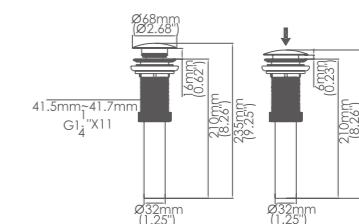

Box size:238 × 75 × 75 mm
Carton size:540x335x405 mm
40 pcs/carton
Common model: ☒ Yes ☐ No
Cartridge Size:
Certificate(s):