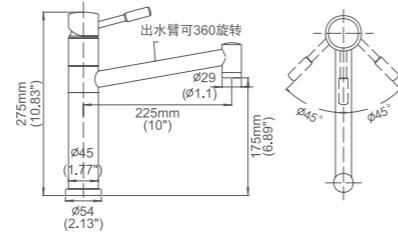

Box size:420 × 322 × 63 mm
Carton size:665 × 455 × 330 mm
10 pcs/carton
Common model: ☐ Yes ☒ No
Cartridge Size:35 mm
Certificate(s):

Model No:A-16B Common kitchen faucet