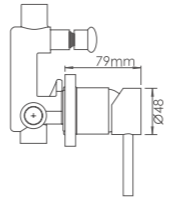

Model No:G-10B Built-in shower faucet

Box size:220 × 180 × 100 mm
 Carton size:490 × 480 × 620 mm
 30 pcs/carton
 Common model: Yes No
 Cartridge Size:40 mm
 Certificate(s):

Model No:G-10D Built-in shower faucet