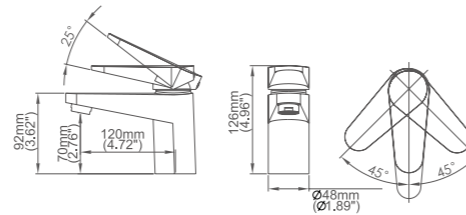

Model No:A-82 Lavatory Faucet

Box size:342 × 305 × 75 mm
Carton size:635 × 375 × 410 mm
10 pcs/carton
Common model: ☒ Yes ☐ No
Cartridge Size:35 mm
Certificate(s):