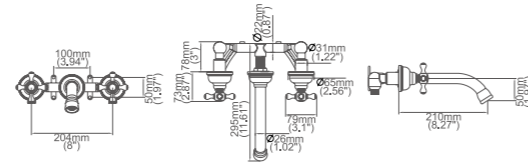

Model No:C-103

Lavatory Faucet

Box size:
 Carton size:
 pcs / carton
 Common model: Yes No
 Cartridge Size:25 mm
 Certificate(s):

Model No:C-41 Lavatory Faucet

Box size:340 × 310 × 87 mm
 Carton size:640 × 360 × 365 mm
 8 pcs/carton
 Common model: Yes No
 Cartridge Size:25 mm
 Certificate(s):