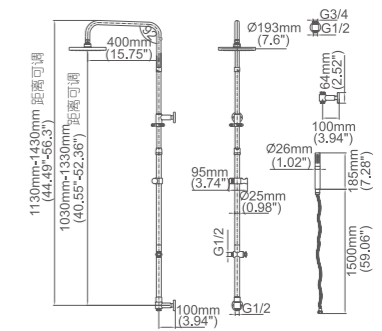

Model No:G-33B Shower

Box size:545 × 425 × 192 mm
Carton size:570 × 465 × 615 mm
3 pcs/carton
Common model: ☐ Yes ☒ No
Cartridge Size:
Certificate(s):