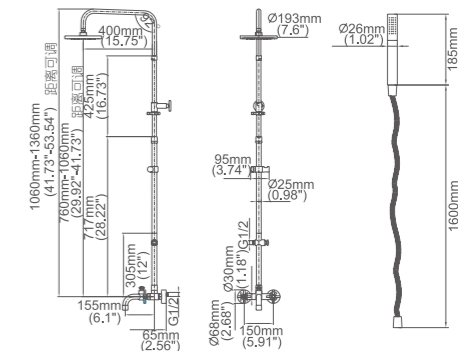

Model No:G-2A-B Shower

Box size:1150 × 120 × 500 / 315 mm
Carton size:1185 × 520 × 510 mm
3 pcs/carton
Common model: ☐ Yes ☒ No
Cartridge Size:35 mm
Certificate(s):