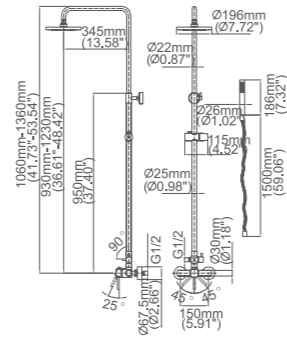

Box size:1150 × 120 × 500 / 315 mm
Carton size:1185 × 520 × 510 mm
4 pcs/carton
Common model: ☐ Yes ☒ No
Cartridge Size:35 mm
Certificate(s):

Model No:G-50C Shower