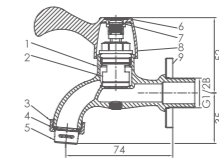

Model No: QP15-1 single way faucet

Box size:
Carton size:
pcs / carton
Common model: ☒ Yes ☐ No
Cartridge Size: 25 mm
Certificate(s):