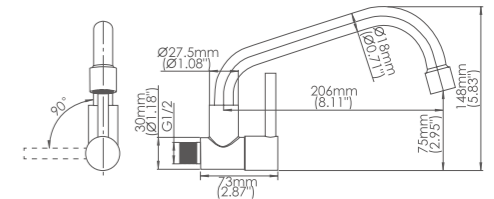

Box size:
Carton size:
pcs / carton
Common model: ☐ Yes ☒ No
Cartridge Size:25 mm
Certificate(s):