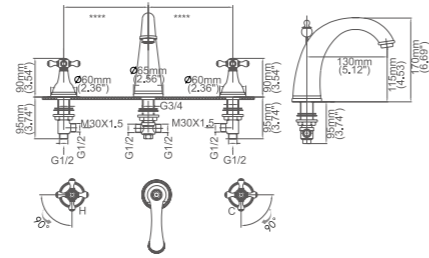

Model No:C-12 Lavatory Faucet

Box size:380 × 330 × 76 mm
 Carton size:400 × 335 × 420 mm
 5pcs / carton
 Common model: Yes No
 Cartridge Size:25 mm
 Certificate(s):

Model No:C-15

Lavatory Faucet

Box size:380 × 330 × 76 mm
 Carton size:400 × 335 × 420 mm
 5pcs / carton
 Common model: Yes No
 Cartridge Size:25 mm
 Certificate(s):