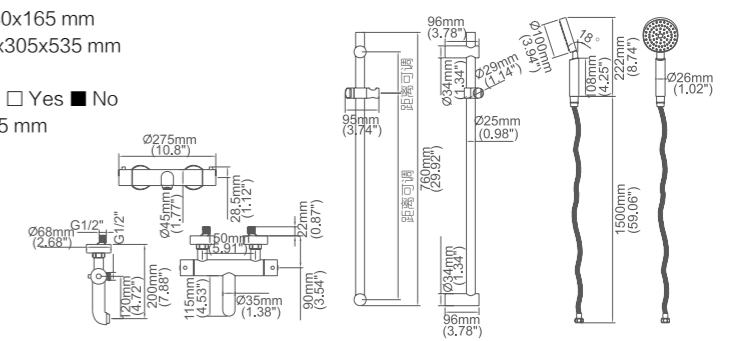

Model No:G-28C Thermostatic Shower

Box size:850x280x165 mm
Carton size:875x305x535 mm
3 pcs/carton
Common model: ☐ Yes ☒ No
Cartridge Size:35 mm
Certificate(s):