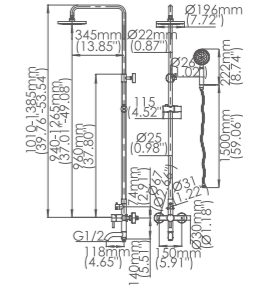

Model No:M-012 Shower

Box size:1150 × 120 × 500 / 315 mm
Carton size:1185 × 520 × 510 mm
4 pcs/carton
Common model: ☒ Yes ☐ No
Cartridge Size:35 mm
Certificate(s):