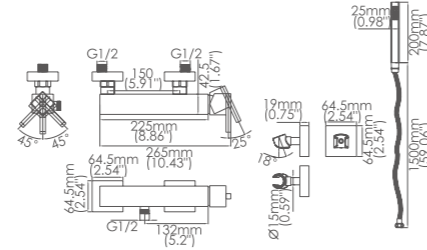

Model No:H-30B Shower

Box size:345 × 255 × 85 mm
 Carton size:515 × 365 × 465 mm
 10 pcs/carton
 Common model: Yes No
 Cartridge Size:35 mm
 Certificate(s):

Model No:H-31B-HA Shower

Box size:265 × 270 × 108 mm & 800 × 170 × 65 mm
 Carton size:570 × 300 × 560 mm & 820 × 350 × 410 mm
 10 pcs/carton & 12 pcs/carton
 Common model: Yes No
 Cartridge Size:35 mm
 Certificate(s):