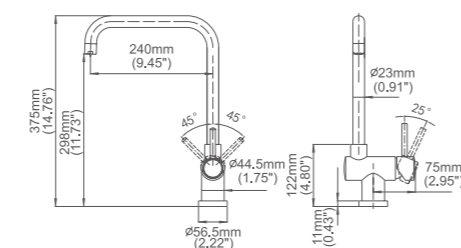

Box size:420 × 322 × 63 mm
Carton size:665 × 455 × 330 mm
10 pcs/carton
Common model: ☐ Yes ☒ No
Cartridge Size:35 mm
Certificate(s):

Model No:A-3 Common kitchen faucet