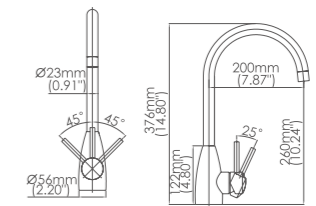

Box size:385 × 252 × 65 mm
 Carton size:520 × 415 × 350 mm
 10 pcs/carton
 Common model: Yes No
 Cartridge Size:25 mm
 Certificate(s):

Model No:A-63E Kitchen Faucet

Box size:420 × 322 × 63 mm
 Carton size:665 × 455 × 330 mm
 10 pcs/carton
 Common model: Yes No
 Cartridge Size:25 mm
 Certificate(s):

Model No:A-63F Common kitchen faucet

Box size:385 × 290 × 65 mm
 Carton size:600 × 410 × 320 mm
 10 pcs/carton
 Common model: Yes No
 Cartridge Size:25 mm
 Certificate(s):

Model No:A-63G Common kitchen faucet

Box size:420 × 322 × 63 mm
 Carton size:665 × 455 × 330 mm
 10 pcs/carton
 Common model: Yes No
 Cartridge Size:25 mm
 Certificate(s):

Model No:A-66A Common kitchen faucet

Box size:385 × 252 × 65 mm
 Carton size:520 × 415 × 350 mm
 10 pcs/carton
 Common model: Yes No
 Cartridge Size:35 mm
 Certificate(s):