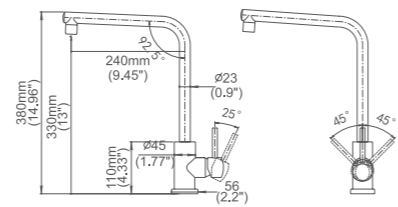

Model No:A-16A Common kitchen faucet

Box size:420 × 322 × 63 mm
 Carton size:665 × 455 × 330 mm
 10 pcs/carton
 Common model: Yes No
 Cartridge Size:35 mm
 Certificate(s):

Model No:A-16B Common kitchen faucet

Box size:385 × 290 × 65 mm
 Carton size:600 × 410 × 320 mm
 10 pcs/carton
 Common model: Yes No
 Cartridge Size:35 mm
 Certificate(s):

Model No:A-19A Common kitchen faucet

Box size:570 × 324 × 62 mm
 Carton size:600 × 330 × 350 mm
 5pcs / carton
 Common model: Yes No
 Cartridge Size:35 mm
 Certificate(s):