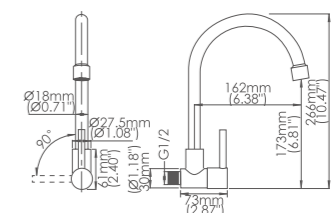

Model No:B-184 Single way kitchen faucet

Box size:
Carton size:
pcs / carton
Common model: ☐ Yes ☒ No
Cartridge Size:25 mm
Certificate(s):