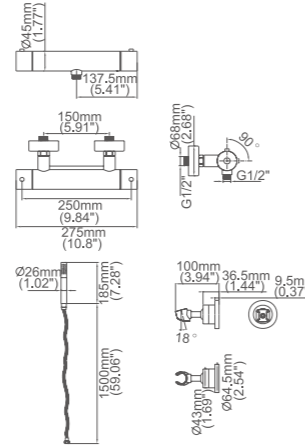

Model No:G-27B Thermostatic Shower

Model No:G-29B Thermostatic Shower

Box size:
Carton size:
pcs / carton
Common model: ☐ Yes ☒ No
Cartridge Size:35 mm
Certificate(s):