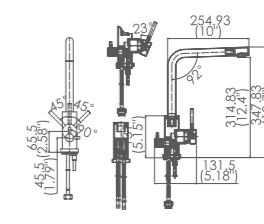

Model No:A-71G Kitchen faucet with dish-washing machine connecting way

Box size:490 × 375 × 70 mm
Carton size:530 × 385 × 370 mm
5pcs / carton
Common model: ☐ Yes ☒ No
Cartridge Size:35 mm & 25mm
Certificate(s):