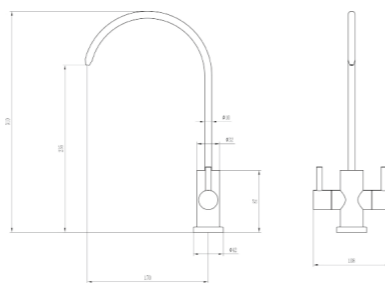

Model No:JD-20C Filter faucet

Box size:
Carton size:
pcs/carton
Common model: ☒ Yes ☐ No
Cartridge Size:
Certificate(s):