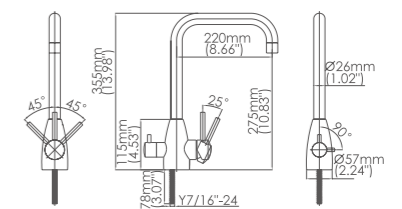

Box size:555 × 350 × 72 mm
Carton size:600 × 375 × 385 mm
5pcs / carton
Common model: ☒ Yes ☐ No
Cartridge Size:35 mm & 25mm
Certificate(s):