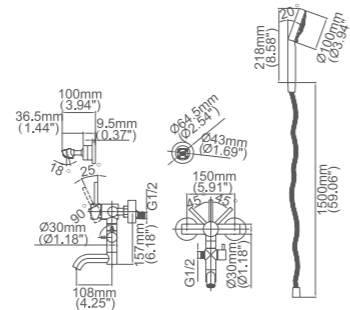

Model No:G-52B Shower

Box size:265 × 270 × 108 mm
Carton size:570 × 300 × 560 mm
10 pcs/carton
Common model: ☐ Yes ☒ No
Cartridge Size:35 mm
Certificate(s):