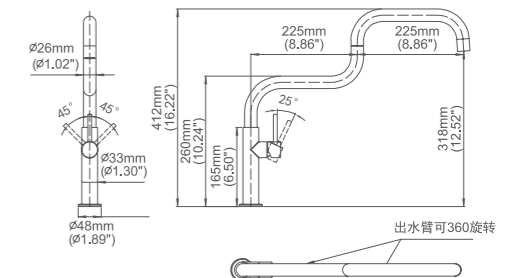

Box size:420 × 322 × 63 mm
Carton size:665 × 455 × 330 mm
10 pcs/carton
Common model: ☒ Yes ☐ No
Cartridge Size:25 mm
Certificate(s):