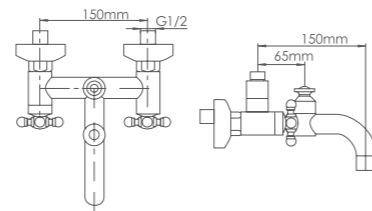

Model No:G-2B Shower Faucet

Box size:377x310x120 mm
Carton size:645x410x390 mm
6 pcs/carton
Common model: ☐ Yes ☒ No
Cartridge Size:35 mm
Certificate(s):