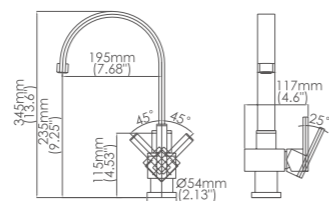

Box size:420 × 322 × 63 mm
Carton size:665 × 455 × 330 mm
10 pcs/carton
Common model: ☐ Yes ☒ No
Cartridge Size:35 mm
Certificate(s):