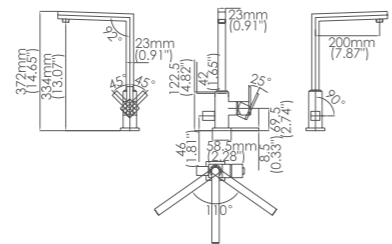

Box size:
Carton size:
pcs / carton
Common model: ☐ Yes ☒ No
Cartridge Size:35 mm & 25mm
Certificate(s):