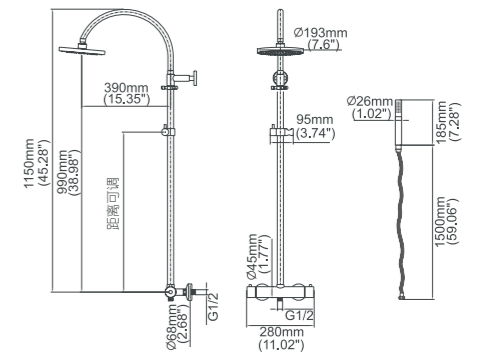

Model No:G-36A Thermostatic Shower

Box size:545 × 425 × 192 mm
Carton size:570 × 465 × 615 mm
3pcs/carton
Common model: ☒ Yes ☐ No
Cartridge Size:35 mm
Certificate(s):