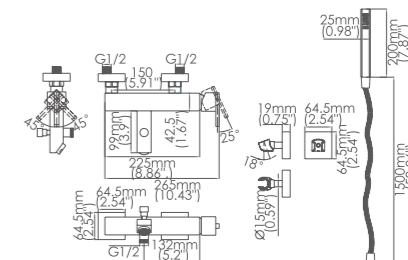

Model No:H-30B Shower

Box size:345 × 255 × 85 mm
Carton size:515 × 365 × 465 mm
10 pcs/carton
Common model: ☐ Yes ☒ No
Cartridge Size:35 mm
Certificate(s):