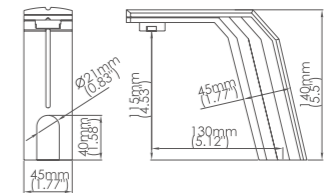

Model No:Phoenix3/H-47 Lavatory Sensor Faucet

Box size:463x263x86 mm
Carton size:540x510x450 mm
10 pcs/carton
Common model: ☐ Yes ☒ No
Cartridge Size:sensor
Certificate(s):