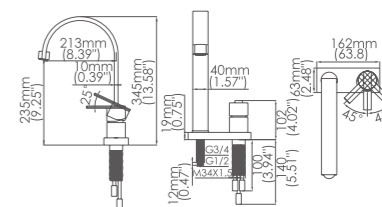

Model No:H-25A Common kitchen faucet

Box size:610 × 300 × 113 mm
Carton size:640 × 335 × 360 mm
3 pcs/carton
Common model: ☐ Yes ☒ No
Cartridge Size:35 mm
Certificate(s):