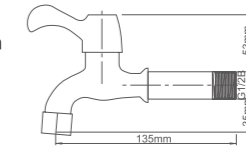

Model No: QP15-1C single way faucet

Box size: 130 × 245 mm
Carton size: 450 × 310 × 450 mm
48 pcs/carton
Common model: ☒ Yes ☐ No
Cartridge Size: 1/2"
Certificate(s):