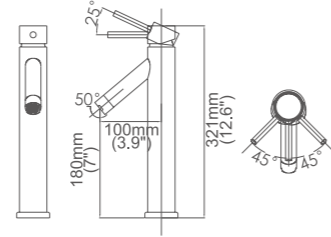

Model No:A-26F Lavatory Faucet

Box size:385 × 290 × 65 mm
 Carton size:600 × 410 × 320 mm
 10 pcs/carton
 Common model: Yes No
 Cartridge Size:35 mm
 Certificate(s):

Model No:A-30 Lavatory Faucet

Box size:
Carton size:
pcs/carton
Common model: Yes No
Cartridge Size:35 mm
Certificate(s):