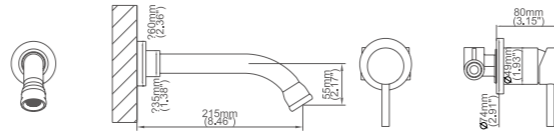

Model No:C-46 Lavatory Faucet

Box size:240x245x80 mm
Carton size:520x270x420 mm
10 pcs/carton
Common model: ☐ Yes ☒ No
Cartridge Size:25 mm
Certificate(s):