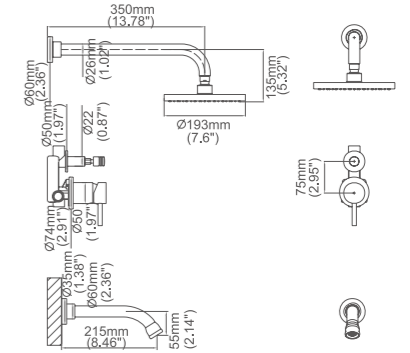

Box size:377x310x120 mm
Carton size:645x410x390 mm
6pcs/carton
Common model: ☐ Yes ☒ No
Cartridge Size:40 mm
Certificate(s):

Model No:G-10C Built-in shower