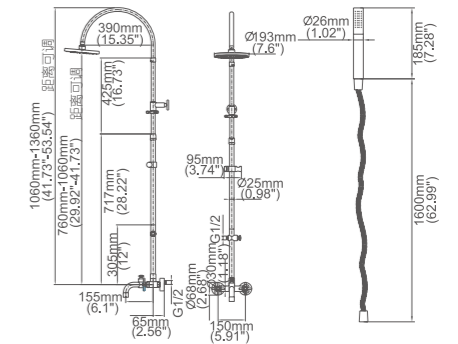

Model No:G-2A Shower

Box size:545 × 425 × 192 mm
Carton size:570 × 465 × 615 mm
3 pcs/carton
Common model: ☐ Yes ☒ No
Cartridge Size:35 mm
Certificate(s):