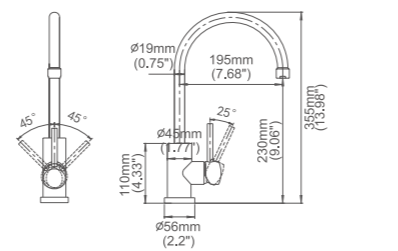

Box size:565 × 280 × 60 mm
Carton size:585 × 300 × 650 mm
10 pcs/carton
Common model: ☒ Yes ☐ No
Cartridge Size:35 mm
Certificate(s):

Model No:A-19C Common kitchen faucet