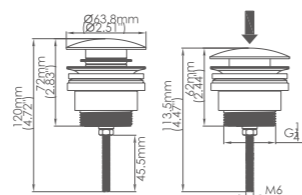

Model No:POP-12 pop-up waste for washbasin

Box size:105x80x78 mm
Carton size:400 × 335 × 420 mm
60 pcs/carton
Common model: ☒ Yes ☐ No
Cartridge Size:
Certificate(s):