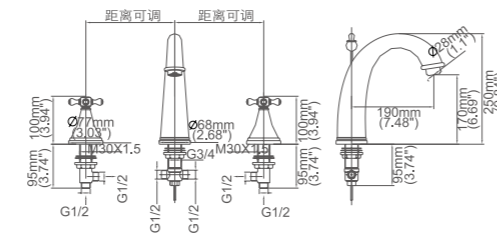

Box size:
Carton size:
pcs / carton
Common model: ☐ Yes ☒ No
Cartridge Size:25 mm
Certificate(s):

Model No:C-18 Bathtub Shower