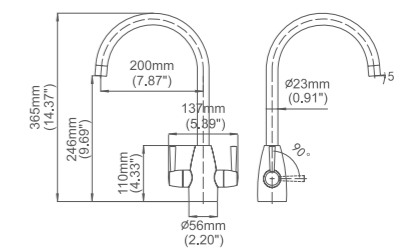

Box size:505 × 302 × 75 mm
Carton size:540 × 335 × 405 mm
5pcs / carton
Common model: Yes No
Cartridge Size:35 mm
Certificate(s):

Model No:A-37A Common kitchen faucet

Box size:505 × 302 × 75 mm
Carton size:540 × 335 × 405 mm
5pcs / carton
Common model: Yes No
Cartridge Size:35 mm
Certificate(s):

Model No:A-37B Common kitchen faucet

Box size:505 × 302 × 75 mm
Carton size:540 × 335 × 405 mm
5pcs / carton
Common model: Yes No
Cartridge Size:35 mm
Certificate(s):

Model No:A-3B Common kitchen faucet

Box size:305 × 293 × 64 mm
Carton size:610 × 330 × 345 mm
10 pcs/carton
Common model: Yes No
Cartridge Size:35 mm
Certificate(s):

Model No:A-59 Common kitchen faucet

Box size:385 × 290 × 65 mm
Carton size:600 × 410 × 320 mm
10 pcs/carton
Common model: Yes No
Cartridge Size:25 mm
Certificate(s):