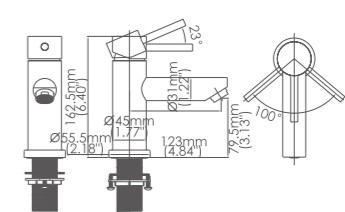

Box size:310 × 255 × 62 mm
Carton size:535 × 340 × 320 mm
10 pcs/carton
Common model: ☒ Yes ☐ No
Cartridge Size:35 mm
Certificate(s):