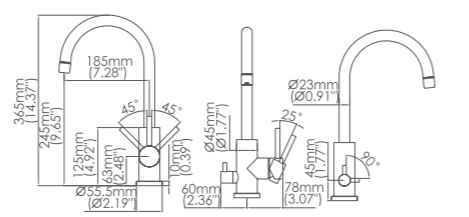

Model No:A-71C Kitchen faucet with dish-washing machine connecting way

Model No:A-83C Kitchen faucet with dish-washing machine connecting way

Box size:490 × 375 × 70 mm
Carton size:530 × 385 × 370 mm
5pcs / carton
Common model: ☐ Yes ☒ No
Cartridge Size:35 mm & 25mm
Certificate(s):