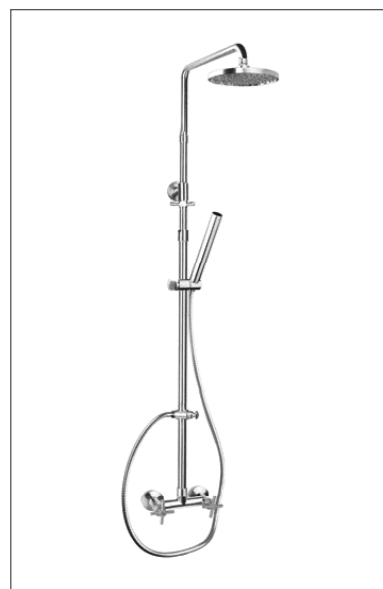

Model No:G-37B

Shower

Box size:545 × 425 × 192 mm
 Carton size:570 × 465 × 615 mm
 3 pcs/carton
 Common model: Yes No
 Cartridge Size:35 mm
 Certificate(s):

Model No:G-3A

Shower

Box size:
 Carton size:
 pcs/carton
 Common model: Yes No
 Cartridge Size:35 mm
 Certificate(s):