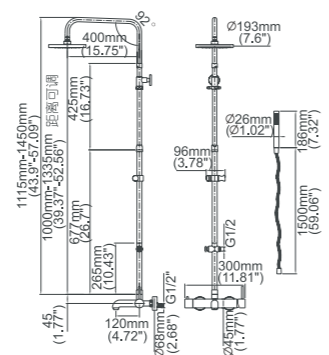

Shower

Box size:545 × 425 × 192 mm
Carton size:570 × 465 × 615 mm
3 pcs/carton
Common model: ☐ Yes ☒ No
Cartridge Size:35 mm
Certificate(s):

Model No:G-3A