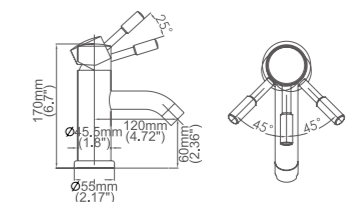

Box size:360 × 290 × 82 mm
Carton size:430 × 340 × 400 mm
10 pcs/carton
Common model: ☐ Yes ☒ No
Cartridge Size:35 mm
Certificate(s):