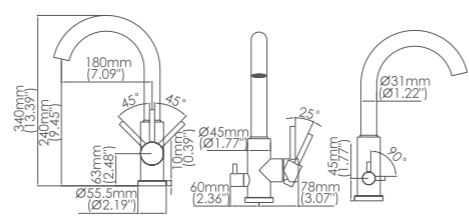

Model No:A-71A Kitchen faucet with dish-washing machine connecting way

Box size:490 × 375 × 70 mm
Carton size:530 × 385 × 370 mm
5pcs / carton
Common model: ☐ Yes ☒ No
Cartridge Size:35 mm & 25mm
Certificate(s):