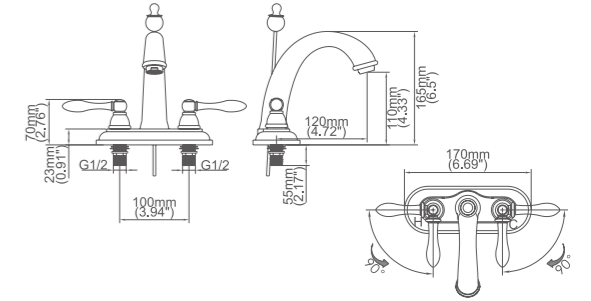

Lavatory Faucet

Lavatory Faucet

Box size:
Carton size:
pcs / carton
Common model: ☐ Yes ☒ No
Cartridge Size:25 mm
Certificate(s):