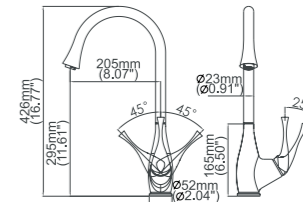

Model No:C-75 Common kitchen faucet

Box size:420 × 322 × 63 mm
Carton size:665 × 455 × 330 mm
10 pcs/carton
Common model: ☐ Yes ☒ No
Cartridge Size:35 mm
Certificate(s):