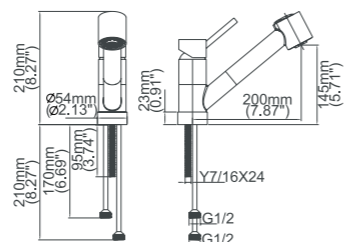

Model No:C-76 Kitchen Faucet with pull-out sprayer

Model No:C-78 Kitchen Faucet with pull-out sprayer

Box size:655 × 340 × 75 mm
Carton size:690 × 360 × 390 mm
5pcs / carton
Common model: ☐ Yes ☒ No
Cartridge Size:40 mm
Certificate(s):