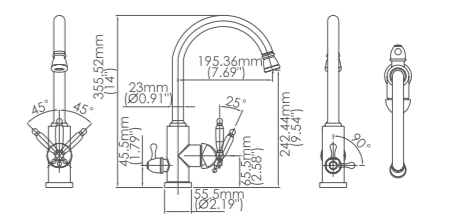

Model No:A-71K Kitchen faucet with dish-washing machine connecting way

Box size:490 × 375 × 70 mm
Carton size:530 × 385 × 370 mm
5pcs / carton
Common model: ☐ Yes ☒ No
Cartridge Size:35 mm & 25mm
Certificate(s):