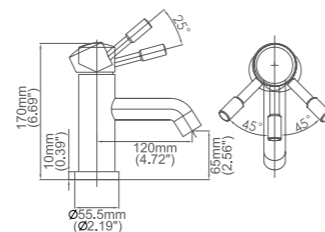

Model No:A-65A Lavatory Faucet

Model No:A-81 Lavatory Faucet

Box size:310 × 255 × 62 mm
Carton size:535 × 340 × 320 mm
10 pcs/carton
Common model: ☐ Yes ☒ No
Cartridge Size:35 mm
Certificate(s):