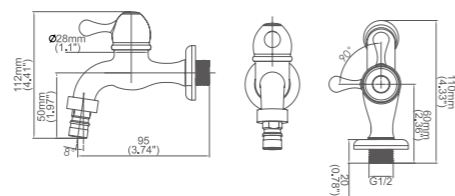

Box size:
Carton size:
pcs / carton
Common model: ☒ Yes ☐ No
Cartridge Size: 25 mm
Certificate(s):