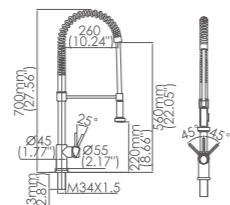

Model No:C-52 Kitchen faucet with sprayer (not pull-down faucet)

Box size:962 × 350 × 75 mm
Carton size:1010 × 365 × 240 mm
3 pcs/carton
Common model: ☒ Yes ☐ No
Cartridge Size:35 mm
Certificate(s):