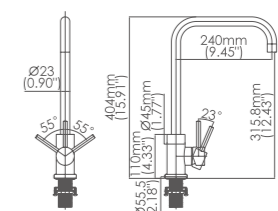

Box size:420 × 322 × 63 mm
Carton size:665 × 455 × 330 mm
10 pcs/carton
Common model: ☒ Yes ☐ No
Cartridge Size:35 mm
Certificate(s):