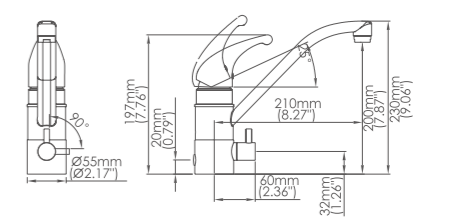

Model No:A-83A Kitchen faucet with dish-washing machine connecting way

Box size:385 × 290 × 65 mm
Carton size:600 × 410 × 320 mm
10 pcs/carton
Common model: ☐ Yes ☒ No
Cartridge Size:35 mm & 25mm
Certificate(s):