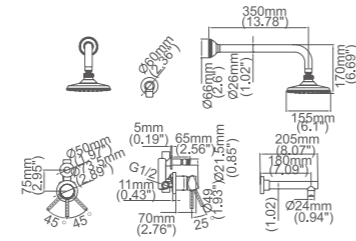

Model No:G-20

Built-in shower

Box size:340 × 310 × 87 mm
Carton size:640 × 360 × 365 mm
8 pcs/carton
Common model: ☐ Yes ☒ No
Cartridge Size:40 mm
Certificate(s):