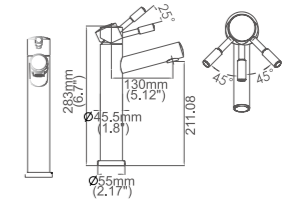

Model No:A-26A Lavatory Faucet

Box size:385 × 290 × 65 mm
Carton size:600 × 410 × 320 mm
10 pcs/carton
Common model: ☒ Yes ☐ No
Cartridge Size:35 mm
Certificate(s):