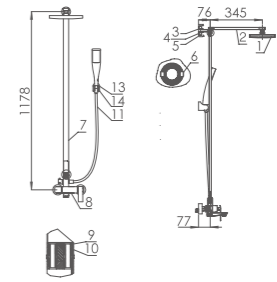

Model No:H-59B Shower

Box size:1150 × 120 × 500 / 315 mm
Carton size:1185 × 520 × 510 mm
4 pcs/carton
Common model: ☐ Yes ☒ No
Cartridge Size:35 mm
Certificate(s):