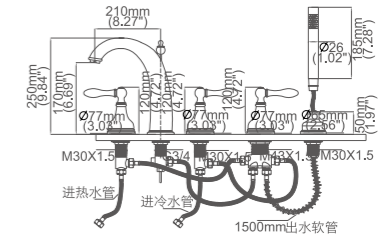

Model No:C-32 Bathtub Shower

Box size:
Carton size:
pcs / carton
Common model: ☐ Yes ☒ No
Cartridge Size:25 mm
Certificate(s):

Model No:H-40-HC Bidet Faucet