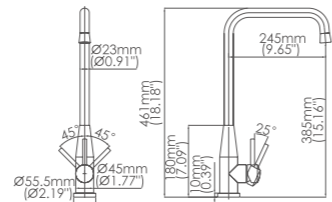

Box size:420 × 322 × 63 mm
 Carton size:665 × 455 × 330 mm
 10 pcs/carton
 Common model: Yes No
 Cartridge Size:25 mm
 Certificate(s):

Model No:A-66A Common kitchen faucet

Box size:385 × 252 × 65 mm
 Carton size:520 × 415 × 350 mm
 10 pcs/carton
 Common model: Yes No
 Cartridge Size:35 mm
 Certificate(s):

Model No:A-66B Common kitchen faucet

Box size:420 × 322 × 63 mm
 Carton size:665 × 455 × 330 mm
 10 pcs/carton
 Common model: Yes No
 Cartridge Size:35 mm
 Certificate(s):

Model No:A-70A Common kitchen faucet

Box size:420 × 322 × 63 mm
 Carton size:665 × 455 × 330 mm
 10 pcs/carton
 Common model: Yes No
 Cartridge Size:35 mm
 Certificate(s):

Model No:A-70B Common kitchen faucet

Box size:420 × 322 × 63 mm
 Carton size:665 × 455 × 330 mm
 10 pcs/carton
 Common model: Yes No
 Cartridge Size:35 mm
 Certificate(s):