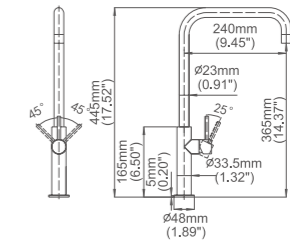

Box size:565 × 280 × 60 mm
Carton size:585 × 300 × 650 mm
10 pcs/carton
Common model: ☐ Yes ☒ No
Cartridge Size:25 mm
Certificate(s):

Model No:A-62E Common kitchen faucet