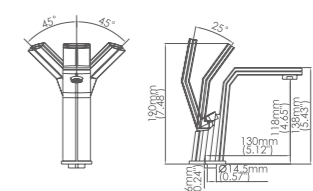

Box size:330x220x83 mm
Carton size:360x230x425 mm
5pcs / carton
Common model: ☐ Yes ☒ No
Cartridge Size:35 mm
Certificate(s):