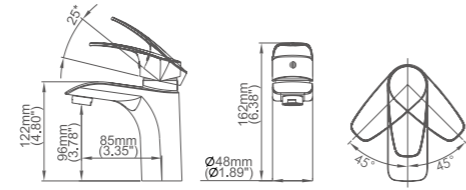

Model No:A-80 Lavatory Faucet

Box size:360 × 290 × 82 mm
Carton size:430 × 340 × 400 mm
10 pcs/carton
Common model: Yes No
Cartridge Size:35 mm
Certificate(s):

Model No:A-81 Lavatory Faucet

Box size:360 × 290 × 82 mm
 Carton size:430 × 340 × 400 mm
 10 pcs/carton
 Common model: Yes No
 Cartridge Size:35 mm
 Certificate(s):