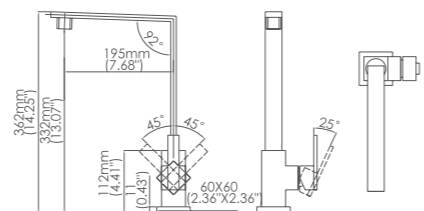

Model No:H-57A Common kitchen faucet

Box size:575 × 305 × 65 mm
Carton size:620 × 330 × 365 mm
5pcs / carton
Common model: ☐ Yes ☒ No
Cartridge Size:35 mm
Certificate(s):