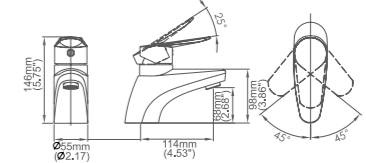

Model No:A-75 Lavatory Faucet

Box size:360 × 290 × 82 mm
Carton size:430 × 340 × 400 mm
10 pcs/carton
Common model: ☐ Yes ☒ No
Cartridge Size:35 mm
Certificate(s):