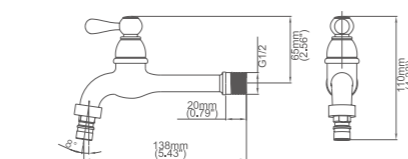

Model No: B-35D single way faucet for washing machine

Box size:
Carton size:
pcs / carton
Common model: ☐ Yes ☒ No
Cartridge Size: 25 mm
Certificate(s):