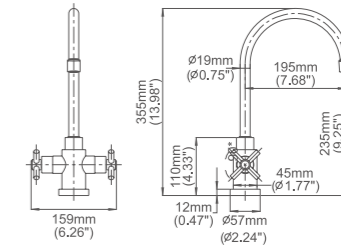

SGS VA

Model No:C-36E Kitchen Faucet with pull-out sprayer

Box size:505 × 302 × 75 mm
 Carton size:540 × 335 × 405 mm
 5pcs / carton
 Common model: Yes No
 Cartridge Size:40 mm
 Certificate(s):

SGS VA

Model No:C-48 Kitchen faucet with pull-down sprayer

Box size:565 × 280 × 60 mm
 Carton size:585 × 300 × 650 mm
 10 pcs/carton
 Common model: Yes No
 Cartridge Size:35 mm
 Certificate(s):

Model No:A-20A Common kitchen faucet

Box size:490 × 365 × 68 mm
 Carton size:530 × 385 × 370 mm
 10 pcs/carton
 Common model: Yes No
 Cartridge Size:25 mm
 Certificate(s):

Model No:A-20B Common kitchen faucet

Box size:570 × 324 × 62 mm
 Carton size:600 × 330 × 350 mm
 5pcs / carton
 Common model: Yes No
 Cartridge Size:25 mm
 Certificate(s):

Model No:A-20D Common kitchen faucet

Box size:385 × 252 × 65 mm
 Carton size:520 × 415 × 350 mm
 10 pcs/carton
 Common model: Yes No
 Cartridge Size:25 mm
 Certificate(s):

Model No:A-20G Common kitchen faucet

Box size:
 Carton size:
 pcs / carton
 Common model: Yes No
 Cartridge Size:25 mm
 Certificate(s):