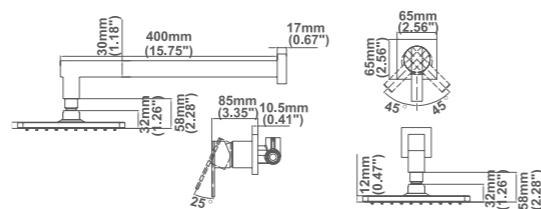

Model No:G-38 Built-in shower

Box size:
Carton size:
pcs / carton
Common model: ☐ Yes ☒ No
Cartridge Size:40 mm
Certificate(s):