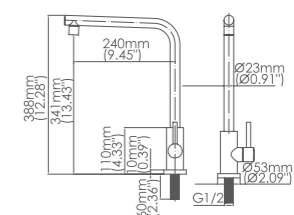

Model No:B-53A Single way kitchen faucet

Box size:
Carton size:
pcs / carton
Common model: ☐ Yes ☒ No
Cartridge Size:25 mm
Certificate(s):