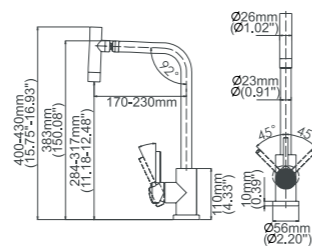

Model No:C-72M Kitchen faucet with rotatable nozzle

Box size:565 × 280 × 60 mm
Carton size:585 × 300 × 650 mm
10 pcs/carton
Common model: ☒ Yes ☐ No
Cartridge Size:35 mm
Certificate(s):