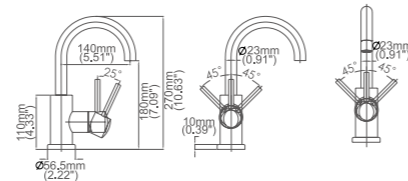

Box size:
Carton size:
pcs / carton
Common model: ☐ Yes ☒ No
Cartridge Size:35 mm
Certificate(s):