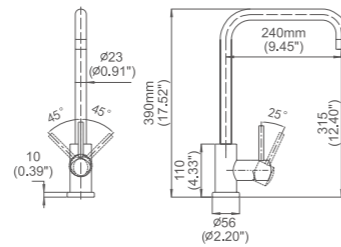

Box size:305 × 293 × 64 mm
Carton size:610 × 330 × 345 mm
10 pcs/carton
Common model: Yes No
Cartridge Size:35 mm
Certificate(s):

Model No:A-59 Common kitchen faucet

Box size:385 × 290 × 65 mm
Carton size:600 × 410 × 320 mm
10 pcs/carton
Common model: Yes No
Cartridge Size:25 mm
Certificate(s):

Model No:A-59B Common kitchen faucet

Box size:420 × 322 × 63 mm
 Carton size:665 × 455 × 330 mm
 10 pcs/carton
 Common model: Yes No
 Cartridge Size:25 mm
 Certificate(s):

Model No:A-60 Common kitchen faucet

Box size:420 × 322 × 63 mm
 Carton size:665 × 455 × 330 mm
 10 pcs/carton
 Common model: Yes No
 Cartridge Size:35 mm
 Certificate(s):

Model No:A-60B Common kitchen faucet

Box size:420 × 322 × 63 mm
 Carton size:665 × 455 × 330 mm
 10 pcs/carton
 Common model: Yes No
 Cartridge Size:35 mm
 Certificate(s):