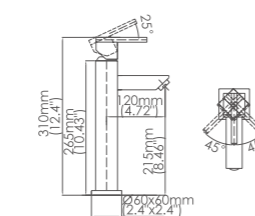

Box size:385 × 290 × 65 mm
Carton size:600 × 410 × 320 mm
10 pcs/carton
Common model: ☐ Yes ☒ No
Cartridge Size:35 mm
Certificate(s):