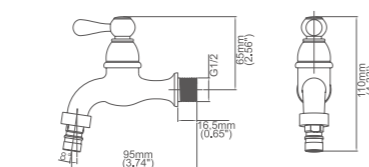

Model No: B-35C single way faucet for washing machine

Box size:
Carton size:
pcs / carton
Common model: ☐ Yes ☒ No
Cartridge Size: 25 mm
Certificate(s):