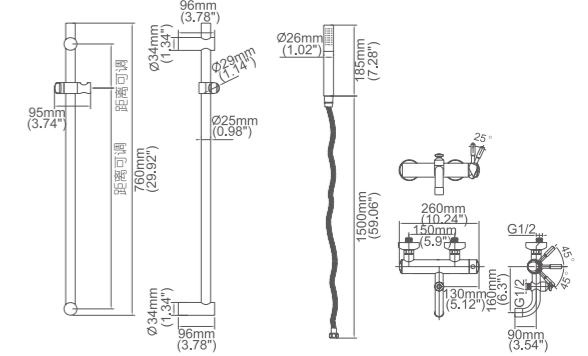

G-1D Shower

Box size:377x310x120mm
& 800 × 170 × 65 mm
Carton size:645x410x390mm
& 820 × 350 × 410 mm
6 pcs/carton & 12 pcs/carton
Common model: ☐ Yes ☒ No
Cartridge Size:35 mm
Certificate(s):