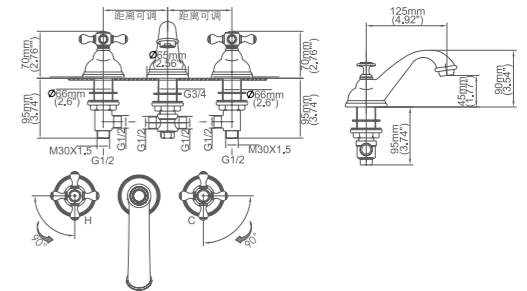

Box size:
Carton size:
pcs / carton
Common model: ☐ Yes ☒ No
Cartridge Size:25 mm
Certificate(s):

Model No:C-12 Lavatory Faucet