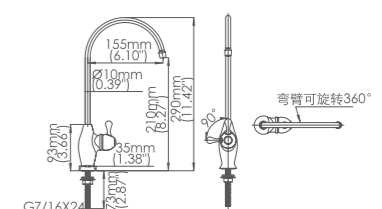

Box size:555 × 350 × 72 mm
 Carton size:600 × 375 × 385 mm
 5pcs / carton
 Common model: Yes No
 Cartridge Size:35 mm & 25mm
 Certificate(s):

Model No:F-1A Filter faucet

Box size:463 × 228 × 50 mm
 Carton size:490 × 480 × 620 mm
 24 pcs/carton
 Common model: Yes No
 Cartridge Size:25 mm
 Certificate(s):