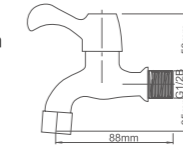

Model No: QP15-1B single way faucet

Box size: 130 × 180 mm
Carton size: 450 × 310 × 450 mm
48 pcs/carton
Common model: ☒ Yes ☐ No
Cartridge Size: 1/2"
Certificate(s):