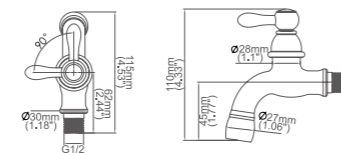

Model No: B-35 single way faucet

Model No: B-150C single way faucet for washing machine

Box size:
Carton size:
pcs / carton
Common model: ☐ Yes ☒ No
Cartridge Size: 25 mm
Certificate(s):