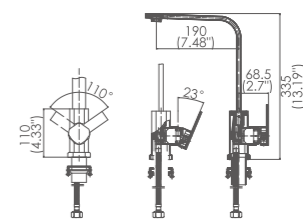

Model No:CW-100 Common kitchen faucet

Box size:420 × 322 × 63 mm
Carton size:665 × 455 × 330 mm
10 pcs/carton
Common model: ☒ Yes ☐ No
Cartridge Size:35 mm
Certificate(s):