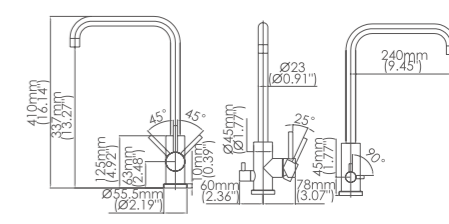

Model No:A-71D Kitchen faucet with dish-washing machine connecting way

Box size:490 × 375 × 70 mm
Carton size:530 × 385 × 370 mm
5pcs / carton
Common model: ☐ Yes ☒ No
Cartridge Size:35 mm & 25mm
Certificate(s):