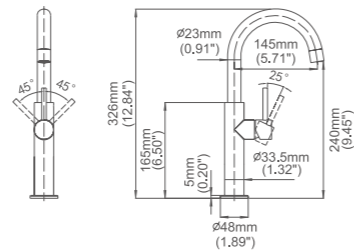

Box size:385 × 252 × 65 mm
Carton size:520 × 415 × 350 mm
10 pcs/carton
Common model: ☒ Yes ☐ No
Cartridge Size:25 mm
Certificate(s):

Model No:A-62B Common kitchen faucet