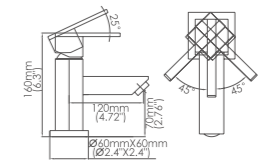

Box size:275 × 230 × 62 mm
Carton size:500 × 310 × 355 mm
10 pcs/carton
Common model: ☐ Yes ☒ No
Cartridge Size:35 mm
Certificate(s):