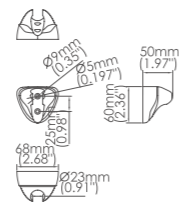

Model No: B-96 Hand Shower Holder

Box size:
Carton size:
pcs / carton
Common model: ☐ Yes ☒ No
Cartridge Size:
Certificate(s):