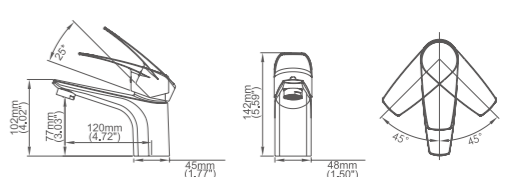

Model No:A-80 Lavatory Faucet

Box size:360 × 290 × 82 mm
Carton size:430 × 340 × 400 mm
10 pcs/carton
Common model: ☒ Yes ☐ No
Cartridge Size:35 mm
Certificate(s):