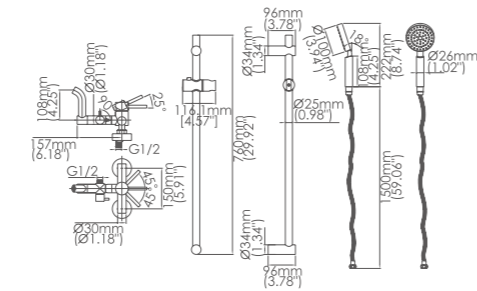

Model No:G-27A Thermostatic Shower

Box size:265 × 270 × 108 mm & 800 × 170 × 65 mm
Carton size:570 × 300 × 560 mm & 820 × 350 × 410 mm
10 pcs/carton & 12 pcs/carton
Common model: ☒ Yes ☐ No
Cartridge Size:35 mm
Certificate(s):