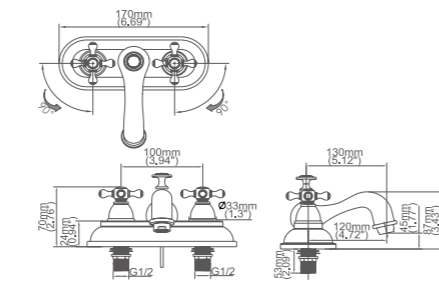

Model No:C-9 Lavatory Faucet

Box size:
Carton size:
pcs / carton
Common model: ☐ Yes ☒ No
Cartridge Size:25 mm
Certificate(s):

Model No:H-3A Lavatory Faucet