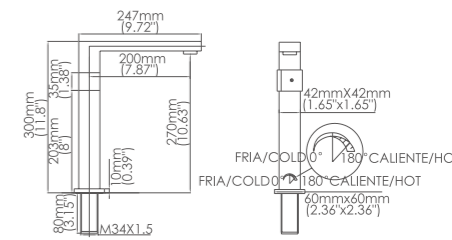

Box size:340 × 310 × 87 mm
Carton size:640 × 360 × 365 mm
8 pcs/carton
Common model: ☐ Yes ☒ No
Cartridge Size:35 mm
Certificate(s):

Model No:H-2A Common kitchen faucet

Box size:490 × 375 × 70 mm
Carton size:530 × 385 × 370 mm
5pcs / carton
Common model: ☐ Yes ☒ No
Cartridge Size:35 mm
Certificate(s):

SINTEF EN-817