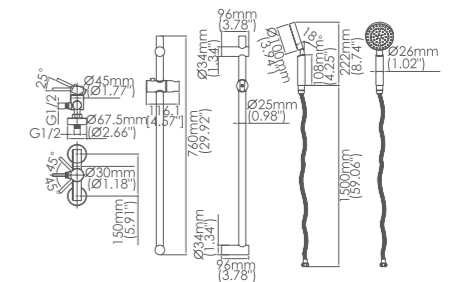

Box size:265 × 270 × 108 mm & 800 × 170 × 65 mm
Carton size:570 × 300 × 560 mm & 820 × 350 × 410 mm
10 pcs/carton & 12 pcs/carton
Common model: ☒ Yes ☐ No
Cartridge Size:35 mm
Certificate(s):