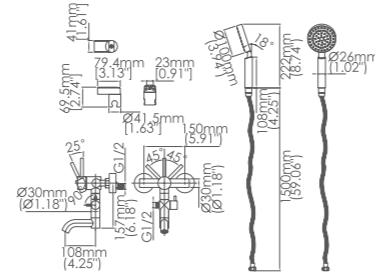

Model No:M-010 Shower

Box size:265 × 270 × 108 mm
Carton size:570 × 300 × 560 mm
10 pcs/carton
Common model: ☒ Yes ☐ No
Cartridge Size:35 mm
Certificate(s):