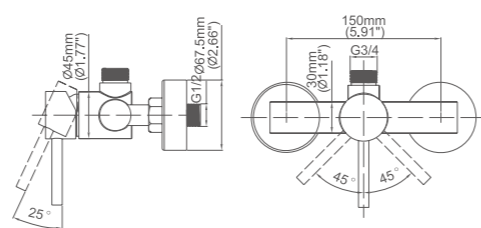

Box size:265 × 270 × 108 mm
Carton size:570 × 300 × 560 mm
10 pcs/carton
Common model: ☐ Yes ☒ No
Cartridge Size:35 mm
Certificate(s):

Model No:G-50 Shower Faucet