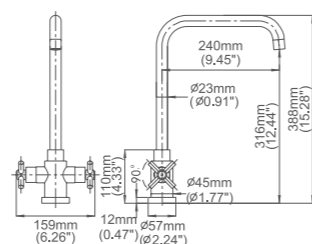

Box size:385 × 252 × 65 mm
 Carton size:520 × 415 × 350 mm
 10 pcs/carton
 Common model: Yes No
 Cartridge Size:25 mm
 Certificate(s):

Model No:A-20G Common kitchen faucet

Box size:
 Carton size:
 pcs / carton
 Common model: Yes No
 Cartridge Size:25 mm
 Certificate(s):

Model No:A-20H Common kitchen faucet

Box size:
 Carton size:
 pcs / carton
 Common model: Yes No
 Cartridge Size:25 mm
 Certificate(s):

Model No:A-20I Common kitchen faucet

Box size:
Carton size:
pcs / carton
Common model: Yes No
Cartridge Size:25 mm
Certificate(s):

Model No:A-27A Common kitchen faucet

Box size:420 × 322 × 63 mm
Carton size:665 × 455 × 330 mm
10 pcs/carton
Common model: Yes No
Cartridge Size:35 mm
Certificate(s):

Model No:A-27B Common kitchen faucet