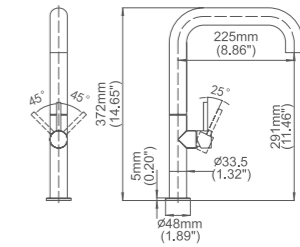

Box size:420 × 322 × 63 mm
 Carton size:665 × 455 × 330 mm
 10 pcs/carton
 Common model: Yes No
 Cartridge Size:35 mm
 Certificate(s):

Model No:A-60B Common kitchen faucet

Box size:420 × 322 × 63 mm
 Carton size:665 × 455 × 330 mm
 10 pcs/carton
 Common model: Yes No
 Cartridge Size:35 mm
 Certificate(s):

Model No:A-62A Common kitchen faucet

Box size:385 × 252 × 65 mm
 Carton size:520 × 415 × 350 mm
 10 pcs/carton
 Common model: Yes No
 Cartridge Size:25 mm
 Certificate(s):

Model No:A-62B Common kitchen faucet

Box size:420 × 322 × 63 mm
 Carton size:665 × 455 × 330 mm
 10 pcs/carton
 Common model: Yes No
 Cartridge Size:25 mm
 Certificate(s):

Model No:A-62C Common kitchen faucet

Box size:385 × 252 × 65 mm
 Carton size:520 × 415 × 350 mm
 10 pcs/carton
 Common model: Yes No
 Cartridge Size:25 mm
 Certificate(s):