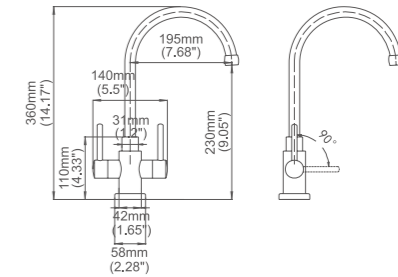

Model No:A-20B Common kitchen faucet

Box size:570 × 324 × 62 mm
Carton size:600 × 330 × 350 mm
5pcs / carton
Common model: ☐ Yes ☒ No
Cartridge Size:25 mm
Certificate(s):

Model No:A-20D Common kitchen faucet