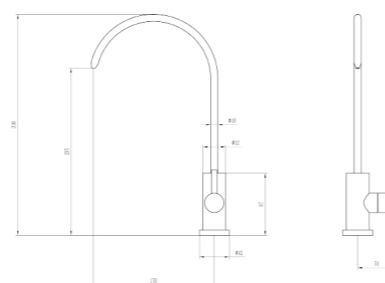

Model No:C-84A Kitchen faucet with dish-washing machine connecting way

Model No:JD-21H Filter faucet

Box size:
Carton size:
pcs/carton:12
Common model: ☒ Yes ☐ No
Cartridge Size:
Certificate(s):