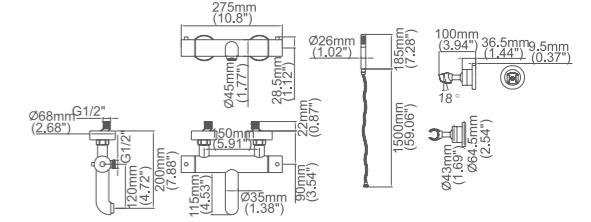

Model No:G-28B Thermostatic Shower

Box size:362 × 278 × 92 mm
Carton size:580 × 390 × 400 mm
8 pcs/carton
Common model: ☐ Yes ☒ No
Cartridge Size:35 mm
Certificate(s):