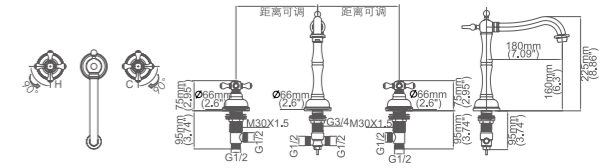

Model No:C-22

Lavatory Faucet

Box size:
 Carton size:
 pcs / carton
 Common model: Yes No
 Cartridge Size:25 mm
 Certificate(s):

Model No:C-31

Lavatory Faucet

Box size:
 Carton size:
 pcs / carton
 Common model: Yes No
 Cartridge Size:25 mm
 Certificate(s):