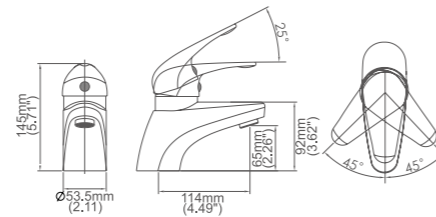

Box size:342 × 305 × 75 mm
Carton size:635 × 375 × 410 mm
10 pcs/carton
Common model: ☒ Yes ☐ No
Cartridge Size:
Certificate(s):

Box size:385 × 290 × 65 mm
Carton size:600 × 410 × 320 mm
10 pcs/carton
Common model: ☐ Yes ☒ No
Cartridge Size:35 mm
Certificate(s):