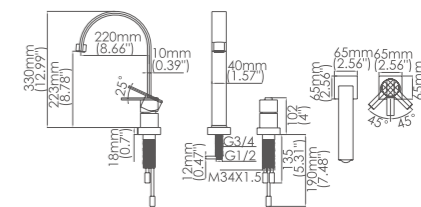

Model No:H-25B Common kitchen faucet

Box size:610 × 300 × 113 mm
Carton size:640 × 335 × 360 mm
3 pcs/carton
Common model: ☐ Yes ☒ No
Cartridge Size:35 mm
Certificate(s):