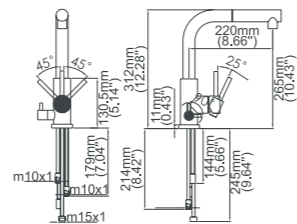

Model No:C-84B Kitchen faucet with dish-washing machine connecting way

Box size:663 × 330 × 108 mm
Carton size:690 × 360 × 330 mm
3 pcs/carton
Common model: ☐ Yes ☒ No
Cartridge Size:35 mm & 25mm
Certificate(s):