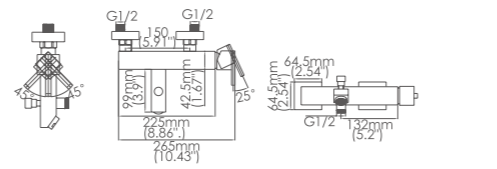

Model No:H-30 Bathtub Shower

Box size:345 × 255 × 85 mm
Carton size:515 × 365 × 465 mm
10 pcs/carton
Common model: ☐ Yes ☒ No
Cartridge Size:35 mm
Certificate(s):