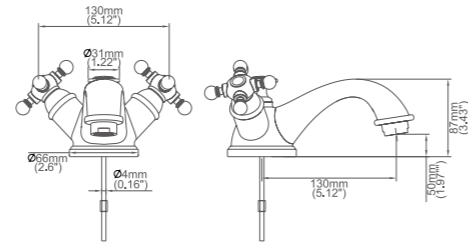

Model No:C-16

Lavatory Faucet

Box size:380 × 330 × 76 mm
 Carton size:400 × 335 × 420 mm
 5pcs / carton
 Common model: Yes No
 Cartridge Size:25 mm
 Certificate(s):

Model No:C-19

Lavatory Faucet

Box size:280x280x115 mm
 Carton size:570x330x570 mm
 10 pcs/carton
 Common model: Yes No
 Cartridge Size:25 mm
 Certificate(s):