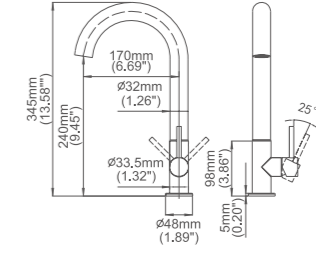

Model No:A-63F Common kitchen faucet

Box size:385 × 290 × 65 mm
Carton size:600 × 410 × 320 mm
10 pcs/carton
Common model: ☐ Yes ☒ No
Cartridge Size:25 mm
Certificate(s):

Model No:A-63G Common kitchen faucet