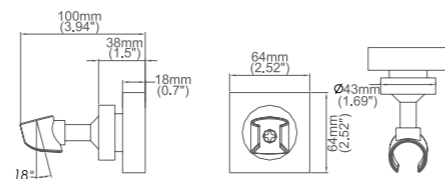

Model No: B-119 Hand Shower Holder

Box size:
Carton size:
pcs / carton
Common model: ☐ Yes ☒ No
Cartridge Size:
Certificate(s):