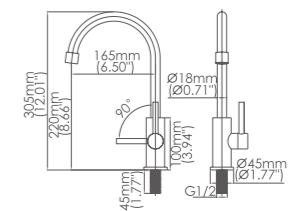

Model No:B-176 Single way kitchen faucet

Box size:
Carton size:
pcs / carton
Common model: ☐ Yes ☒ No
Cartridge Size:25 mm
Certificate(s):