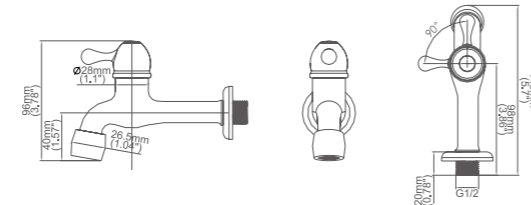

Model No: B-150B single way faucet

Box size:
Carton size:
pcs / carton
Common model: ☐ Yes ☒ No
Cartridge Size: 25 mm
Certificate(s):