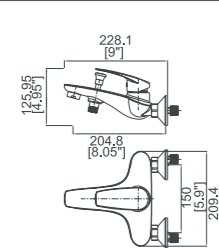

Model No:G-69 Shower Faucet

Box size:263 × 222 × 195 mm
Carton size:490 × 320 × 420 mm
4pcs / carton
Common model: ☐ Yes ☒ No
Cartridge Size:35 mm
Certificate(s):