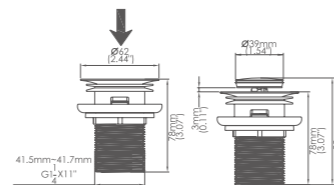

Box size:238 × 75 × 75 mm
 Carton size:540 × 335 × 405 mm
 40 pcs/carton
 Common model: Yes No
 Cartridge Size:
 Certificate(s):

Model No:POP-09B pop-up waste for washbasin

Box size:105x80x78 mm
 Carton size:400 × 335 × 420 mm
 60 pcs/carton
 Common model: Yes No
 Cartridge Size:
 Certificate(s):