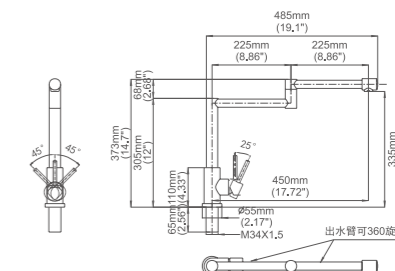

Model No:A-33B Common kitchen faucet

Box size:505 × 302 × 75 mm
Carton size:540 × 335 × 405 mm
5pcs / carton
Common model: ☐ Yes ☒ No
Cartridge Size:35 mm
Certificate(s):

Model No:A-37A Common kitchen faucet