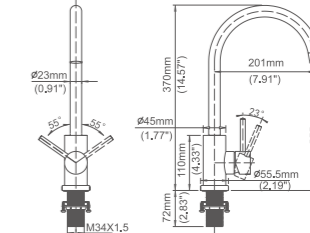

Model No:M-003 Common kitchen faucet

Box size:385 × 252 × 65 mm
Carton size:520 × 415 × 350 mm
10 pcs/carton
Common model: ☒ Yes ☐ No
Cartridge Size:35 mm
Certificate(s):

Model No:M-004 Common kitchen faucet