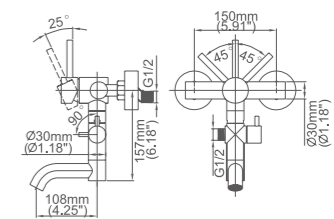

Model No:G-52 Shower Faucet

Box size:265 × 270 × 108 mm
Carton size:570 × 300 × 560 mm
10 pcs/carton
Common model: ☐ Yes ☒ No
Cartridge Size:35 mm
Certificate(s):