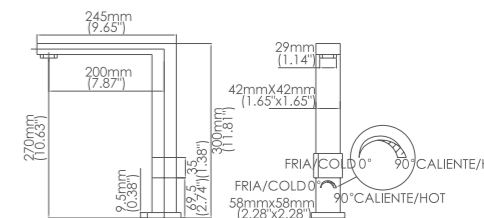

Model No:H-28B Common kitchen faucet

Box size:340 × 310 × 87 mm
Carton size:640 × 360 × 365 mm
8 pcs/carton
Common model: ☐ Yes ☒ No
Cartridge Size:35 mm
Certificate(s):