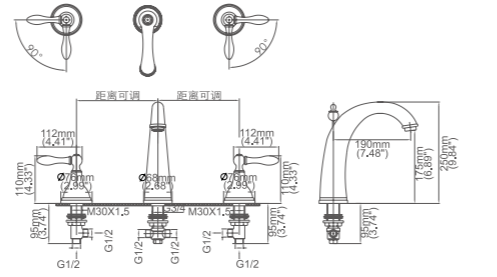

Box size:
Carton size:
pcs / carton
Common model: ☐ Yes ☒ No
Cartridge Size:25 mm
Certificate(s):

Model No:H-38 Bathtub Shower