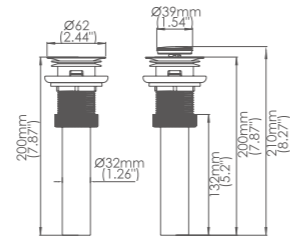

Model No:POP-09 pop-up waste for washbasin

Box size:238 × 75 × 75 mm
Carton size:540 × 335 × 405 mm
40 pcs/carton
Common model: ☒ Yes ☐ No
Cartridge Size:
Certificate(s):