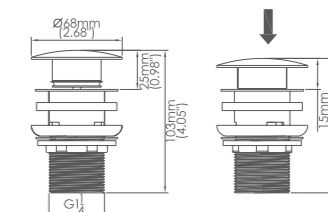

Model No:POP-01B pop-up waste for washbasin

Box size:105x80x78 mm
Carton size:400 × 335 × 420 mm
60 pcs/carton
Common model: ☒ Yes ☐ No
Cartridge Size:
Certificate(s):

Model No:POP-03 pop-up waste for washbasin