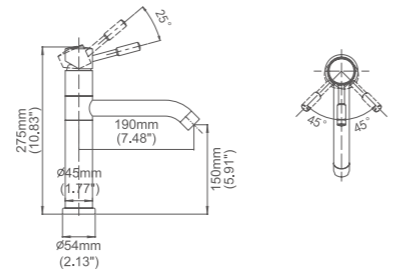

Box size:385 × 290 × 65 mm
Carton size:600 × 410 × 320 mm
10 pcs/carton
Common model: ☐ Yes ☒ No
Cartridge Size:35 mm
Certificate(s):

Model No:A-19A Common kitchen faucet