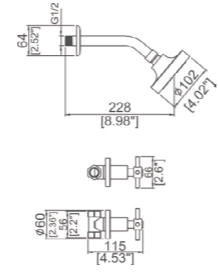

Model No:G-1B Shower Faucet