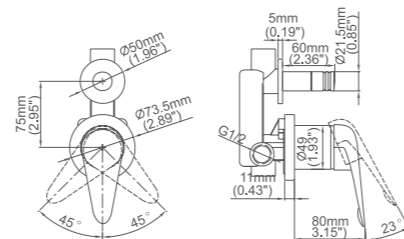

Model No:G-16B Built-in shower faucet

Box size:152x150x97 mm
Carton size:540x335x405 mm
24 pcs/carton
Common model: ☐ Yes ☒ No
Cartridge Size:40 mm
Certificate(s):