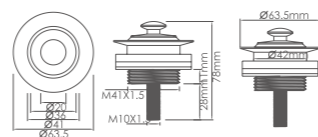

Model No:POP-15 pop-up waste for washbasin

Model No: B-150 Angle valve (with brass casing cartridge)

Box size:105x80x78 mm
Carton size:400 × 335 × 420 mm
60 pcs/carton
Common model: ☒ Yes ☐ No
Cartridge Size:
Certificate(s):

Box size:
Carton size:
pcs / carton
Common model: ☒ Yes ☐ No
Cartridge Size:25 mm
Certificate(s):