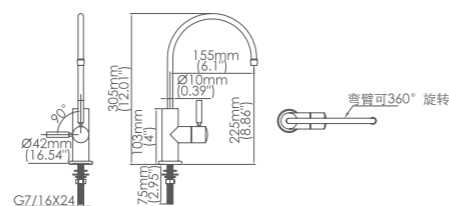

Model No:F-7A Filter faucet

Box size:463 × 228 × 50 mm
Carton size:490 × 480 × 620 mm
24 pcs/carton
Common model: ☒ Yes ☐ No
Cartridge Size:25 mm
Certificate(s):