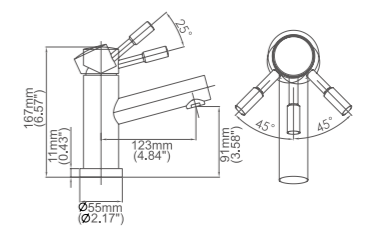

Box size:310 × 255 × 62 mm
Carton size:535 × 340 × 320 mm
10 pcs/carton
Common model: ☐ Yes ☒ No
Cartridge Size:35 mm
Certificate(s):