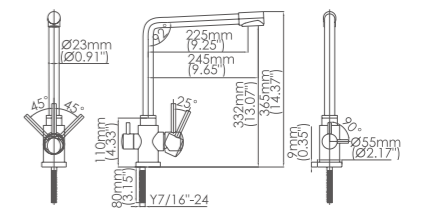

Model No:K-1AB 3-way Kitchen Faucet with purified water channel

Box size:490 × 375 × 70 mm
Carton size:530 × 385 × 370 mm
5pcs / carton
Common model: ☒ Yes ☐ No
Cartridge Size:35 mm & 25mm
Certificate(s):