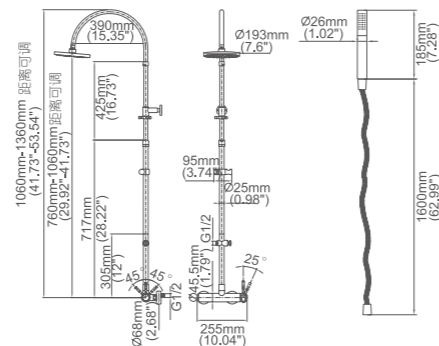

Model No:G-9A Shower

Box size:
Carton size:
pcs / carton
Common model: ☐ Yes ☒ No
Cartridge Size:35 mm
Certificate(s):