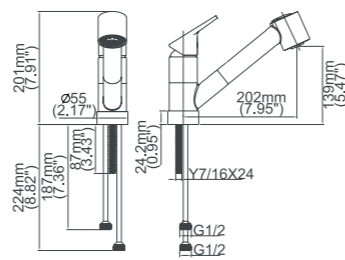

ISO9001
 W
 SINTEF EN-817
 VA

Model No:C-74C Kitchen faucet with pull-down spout

Box size:590 × 270 × 65 mm
 Carton size:610 × 560 × 290 mm
 8pcs / carton
 Common model: Yes No
 Cartridge Size:35 mm
 Certificate(s):

Box size:655 × 340 × 75 mm
Carton size:690 × 360 × 390 mm
5pcs / carton
Common model: Yes No
Cartridge Size:40 mm
Certificate(s):

Model No:C-85 Kitchen faucet with pull-out sprayer

Box size:533 × 305 × 105 mm
Carton size:560 × 320 × 440 mm
4pcs / carton
Common model: Yes No
Cartridge Size:40 mm
Certificate(s):