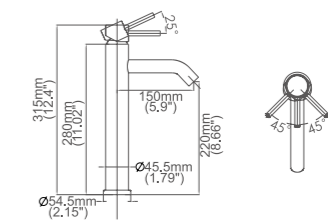

Box size:385 × 290 × 65 mm
Carton size:600 × 410 × 320 mm
10 pcs/carton
Common model: ☐ Yes ☒ No
Cartridge Size:35 mm
Certificate(s):