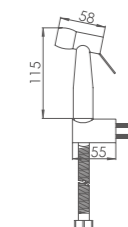

Model No:B-193 bidet shower

Box size:300 × 220 × 220 mm
Carton size:450 × 310 × 450 mm
4 pcs/carton
Common model: ☒ Yes ☐ No
Cartridge Size:
Certificate(s):

Model No:POP-01 pop-up waste for washbasin