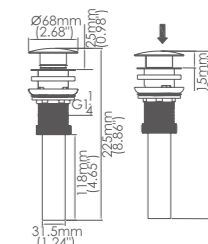

Box size:238 × 75 × 75 mm
Carton size:540 × 335 × 405 mm
40 pcs/carton
Common model: ☒ Yes ☐ No
Cartridge Size:
Certificate(s):