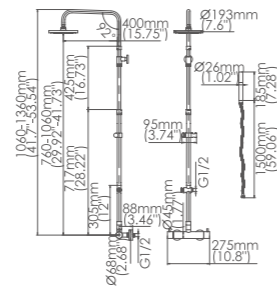

Box size:545 × 425 × 192 mm
Carton size:570 × 465 × 615 mm
3 pcs/carton
Common model: ☒ Yes ☐ No
Cartridge Size:35 mm
Certificate(s):