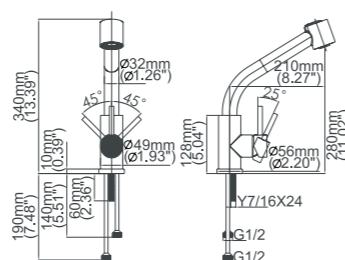

Model No:C-85 Kitchen faucet with pull-out sprayer

Box size:533 × 305 × 105 mm
Carton size:560 × 320 × 440 mm
4pcs / carton
Common model: ☐ Yes ☒ No
Cartridge Size:40 mm
Certificate(s):