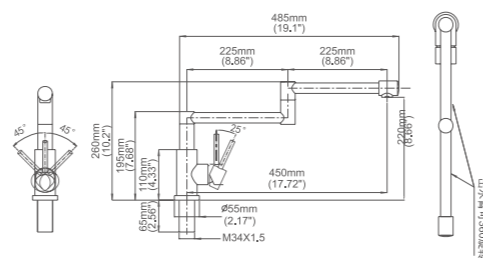

Model No:A-59B Common kitchen faucet

Box size:505 × 302 × 75 mm
Carton size:540 × 335 × 405 mm
5pcs / carton
Common model: ☐ Yes ☒ No
Cartridge Size:35 mm
Certificate(s):