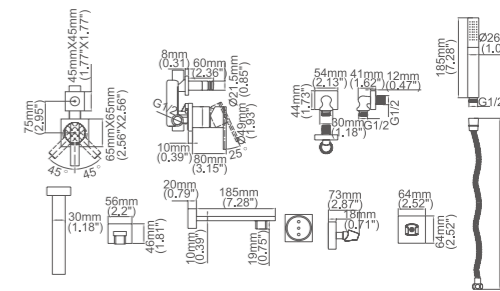

Model No:G-22 Built-in bathtub faucet

Box size:
Carton size:
pcs/carton
Common model: ☐ Yes ☒ No
Cartridge Size:40 mm
Certificate(s):