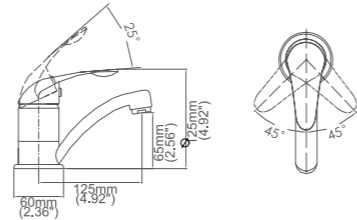

Model No:A-1 Lavatory Faucet

Box size:305x293x64 mm
Carton size:610x330x345 mm
10 pcs/carton
Common model: ☐ Yes ☒ No
Cartridge Size:40 mm
Certificate(s):