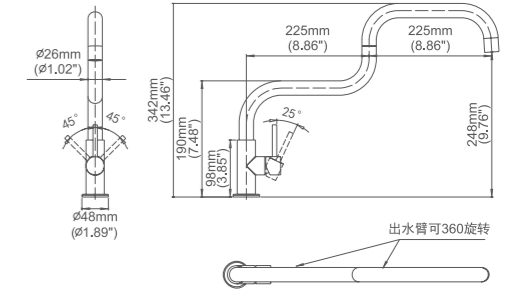

Box size:420 × 322 × 63 mm
Carton size:665 × 455 × 330 mm
10 pcs/carton
Common model: ☐ Yes ☒ No
Cartridge Size:25 mm
Certificate(s):

Model No:A-66A Common kitchen faucet