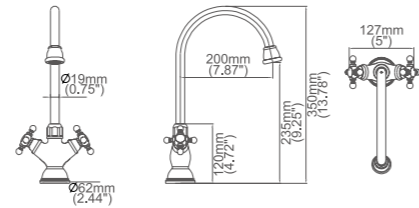

Box size:490 × 375 × 70 mm
Carton size:530 × 385 × 370 mm
5pcs / carton
Common model: ☐ Yes ☒ No
Cartridge Size:25 mm
Certificate(s):

Model No:C-21