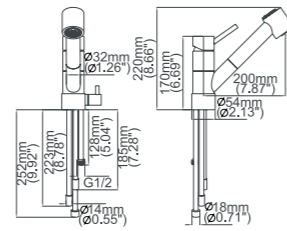

Model No:C-77 Kitchen faucet with dish-washing machine connecting way

Box size:533 × 305 × 105 mm
Carton size:560 × 320 × 440 mm
4 pcs/carton
Common model: ☐ Yes ☒ No
Cartridge Size:40 mm
Certificate(s):

Model No:C-83 Kitchen faucet with dish-washing machine connecting way