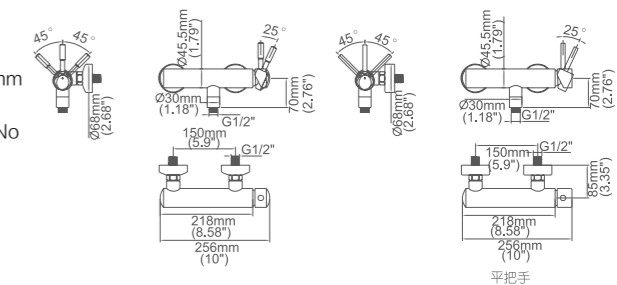

Model No:G-9B Shower Faucet

Box size:377x310x120 mm
Carton size:645x410x390 mm
6 pcs/carton
Common model: ☐ Yes ☒ No
Cartridge Size:35 mm
Certificate(s):

Model No:H-31 Shower Faucet