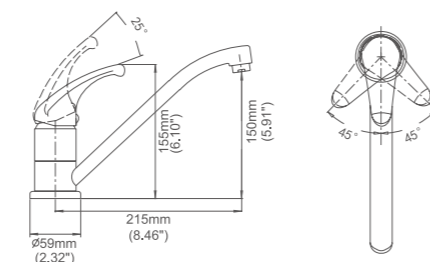

Model No:A-27A Common kitchen faucet

Box size:420 × 322 × 63 mm
Carton size:665 × 455 × 330 mm
10 pcs/carton
Common model: Yes No
Cartridge Size:35 mm
Certificate(s):

Model No:A-27B Common kitchen faucet

Box size:420 × 322 × 63 mm
Carton size:665 × 455 × 330 mm
10 pcs/carton
Common model: Yes No
Cartridge Size:35 mm
Certificate(s):

Model No:A-3 Common kitchen faucet

Box size:310 × 255 × 62 mm
Carton size:535 × 340 × 320 mm
10 pcs/carton
Common model: Yes No
Cartridge Size:35 mm
Certificate(s):