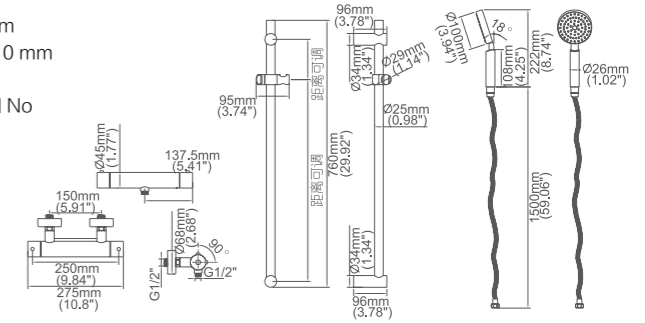

Model No:G-27C Thermostatic Shower

Box size:795 × 160 × 75 mm
Carton size:830 × 340 × 410 mm
10 pcs/carton
Common model: ☐ Yes ☒ No
Cartridge Size:35 mm
Certificate(s):

Box size:362 × 278 × 92 mm
Carton size:580 × 390 × 400 mm
8 pcs/carton
Common model: ☒ Yes ☐ No
Cartridge Size:35 mm
Certificate(s):