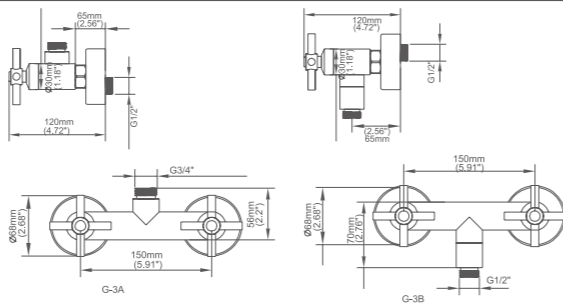

Model No:G-3B Shower Faucet

Model No:G-49 Shower Faucet

Box size:265 × 270 × 108 mm
Carton size:570 × 300 × 560 mm
10 pcs/carton
Common model: ☐ Yes ☒ No
Cartridge Size:35 mm
Certificate(s):