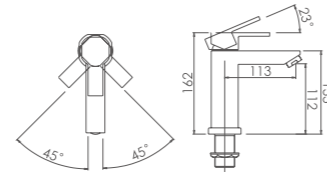

Box size:310 × 255 × 62 mm
Carton size:535 × 340 × 320 mm
10 pcs/carton
Common model: ☒ Yes ☐ No
Cartridge Size:35 mm
Certificate(s):