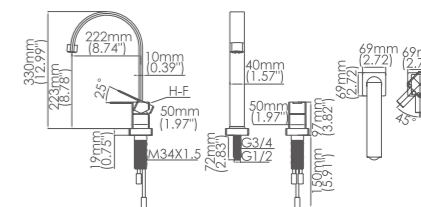

Model No:H-25C Common kitchen faucet

Box size:610 × 300 × 113 mm
Carton size:640 × 335 × 360 mm
3 pcs/carton
Common model: ☐ Yes ☒ No
Cartridge Size:35 mm
Certificate(s):