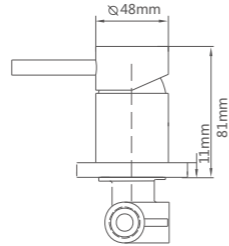

Model No:G-10D Built-in shower faucet

Box size:152 × 150 × 97 mm
Carton size:540 × 335 × 405 mm
24 pcs/carton
Common model: ☒ Yes ☐ No
Cartridge Size:40 mm
Certificate(s):

Model No:G-15B Built-in shower faucet