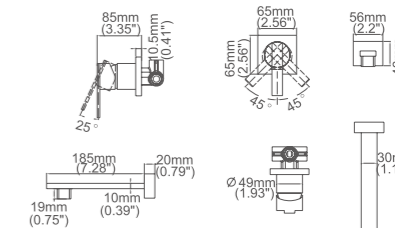

Model No:G-17 Built-in bathtub faucet

Box size:345 × 255 × 85 mm
Carton size:515 × 365 × 465 mm
10 pcs/carton
Common model: ☐ Yes ☒ No
Cartridge Size:40 mm
Certificate(s):

Model No:G-21 Built-in bathtub faucet