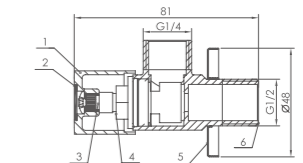

Model No:QJ-10A angle valve (with steel casing cartridge)

Box size:
Carton size:
pcs / carton
Common model: ☒ Yes ☐ No
Cartridge Size:25 mm
Certificate(s):