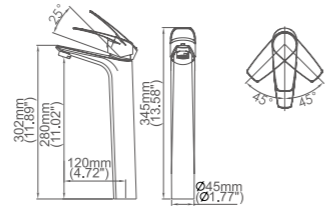

Model No:A-84 Lavatory Faucet

Box size:420 × 322 × 63 mm
Carton size:665 × 455 × 330 mm
10 pcs/carton
Common model: ☒ Yes ☐ No
Cartridge Size:35 mm
Certificate(s):