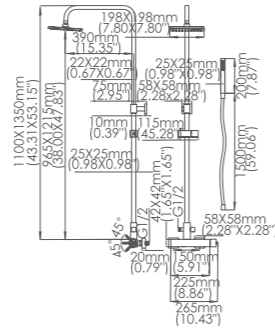

Model No:H-52B Shower

Box size:1150 × 120 × 500 / 315 mm
Carton size:1185 × 520 × 510 mm
4 pcs/carton
Common model: ☐ Yes ☒ No
Cartridge Size:35 mm
Certificate(s):