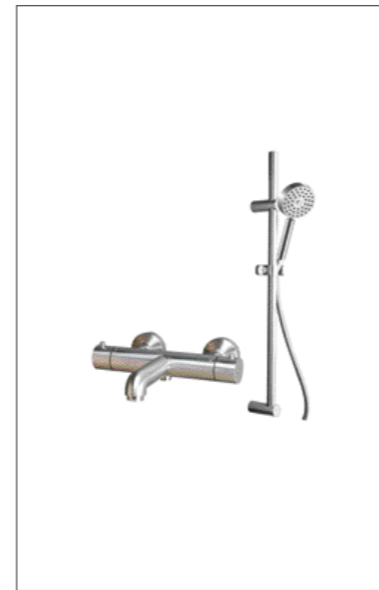

Box size:
Carton size:
pcs / carton
Common model: ☐ Yes ☒ No
Cartridge Size:35 mm
Certificate(s):