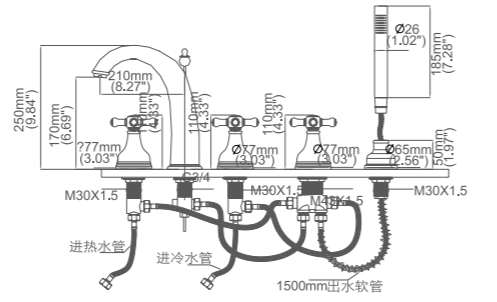

Model No:C-30 Bathtub Shower

Box size:
Carton size:
pcs / carton
Common model: ☐ Yes ☒ No
Cartridge Size:25 mm
Certificate(s):