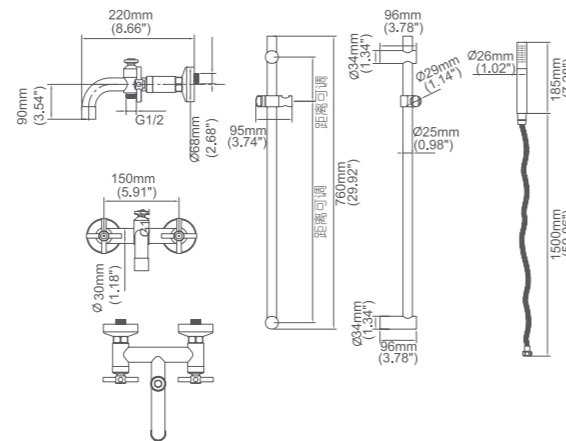

Model No:G-2D Shower

Box size:
Carton size:
pcs/carton
Common model: ☐ Yes ☒ No
Cartridge Size:35 mm
Certificate(s):