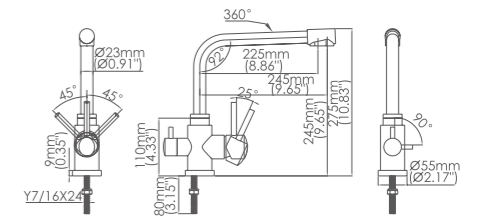

Model No:K-1A 3-way Kitchen Faucet with purified water channel

Box size:408 × 363 × 55 mm
Carton size:735 × 435 × 335 mm
10 pcs/carton
Common model: ☒ Yes ☐ No
Cartridge Size:35 mm & 25mm
Certificate(s):