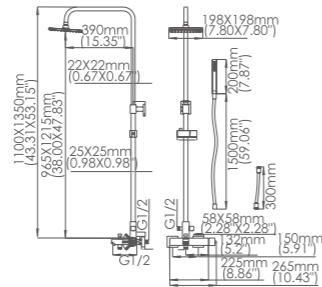

Model No:H-30B Shower

Box size:345 × 255 × 85 mm
 Carton size:515 × 365 × 465 mm
 10 pcs/carton
 Common model: Yes No
 Cartridge Size:35 mm
 Certificate(s):

Model No:H-31B-HA Shower

Box size:265 × 270 × 108 mm & 800 × 170 × 65 mm
 Carton size:570 × 300 × 560 mm & 820 × 350 × 410 mm
 10 pcs/carton & 12 pcs/carton
 Common model: Yes No
 Cartridge Size:35 mm
 Certificate(s):

Model No:H-52B Shower

Box size:1150 × 120 × 500 / 315 mm
 Carton size:1185 × 520 × 510 mm
 4 pcs/carton
 Common model: Yes No
 Cartridge Size:35 mm
 Certificate(s):

Model No:H-53B Shower

Box size:1150 × 120 × 500 / 315 mm
 Carton size:1185 × 520 × 510 mm
 4 pcs/carton
 Common model: Yes No
 Cartridge Size:35 mm
 Certificate(s):