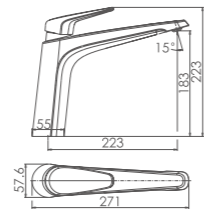

Model No:A-92 Common kitchen faucet

Box size:385 × 290 × 65 mm
Carton size:600 × 410 × 320 mm
10 pcs/carton
Common model: ☐ Yes ☒ No
Cartridge Size:35 mm
Certificate(s):