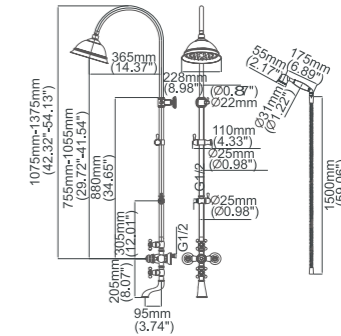

Model No:G-52B Shower

Box size:265 × 270 × 108 mm
 Carton size:570 × 300 × 560 mm
 10 pcs/carton
 Common model: Yes No
 Cartridge Size:35 mm
 Certificate(s):

Model No:G-53B Shower

Box size:265x270x108 mm
 Carton size:570x300x560 mm
 10 pcs/carton
 Common model: Yes No
 Cartridge Size:35 mm
 Certificate(s):

Model No:G-68B Shower

Box size:940 × 505 × 205 mm
 Carton size:975 × 550 × 460 mm
 2 pcs/carton
 Common model: Yes No
 Cartridge Size:35 mm
 Certificate(s):

Model No:G-68C Shower

Box size:550 × 390 × 165 mm
 Carton size:560 × 395 × 350 mm
 2 pcs/carton
 Common model: Yes No
 Cartridge Size:35 mm
 Certificate(s):