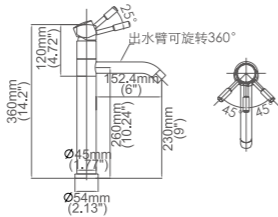

Box size:420 × 322 × 63 mm
Carton size:665 × 455 × 330 mm
10 pcs/carton
Common model: ☐ Yes ☒ No
Cartridge Size:35 mm
Certificate(s):