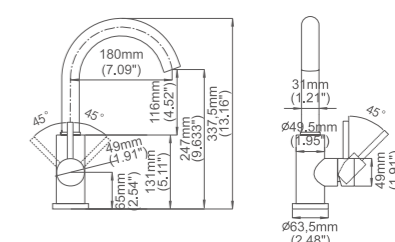

Box size:420 × 322 × 63 mm
Carton size:665 × 455 × 330 mm
10 pcs/carton
Common model: Yes No
Cartridge Size:35 mm
Certificate(s):

Model No:A-3 Common kitchen faucet

Box size:310 × 255 × 62 mm
Carton size:535 × 340 × 320 mm
10 pcs/carton
Common model: Yes No
Cartridge Size:35 mm
Certificate(s):

Model No:A-33 Common kitchen faucet

Box size:505 × 302 × 75 mm
Carton size:540 × 335 × 405 mm
5pcs / carton
Common model: Yes No
Cartridge Size:35 mm
Certificate(s):

Model No:A-33B Common kitchen faucet

Box size:505 × 302 × 75 mm
Carton size:540 × 335 × 405 mm
5pcs / carton
Common model: Yes No
Cartridge Size:35 mm
Certificate(s):

Model No:A-37A Common kitchen faucet

Box size:505 × 302 × 75 mm
Carton size:540 × 335 × 405 mm
5pcs / carton
Common model: Yes No
Cartridge Size:35 mm
Certificate(s):