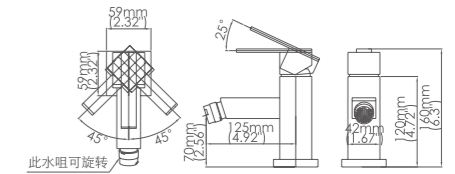

Box size:
Carton size:
pcs / carton
Common model: ☐ Yes ☒ No
Cartridge Size:35 mm
Certificate(s):