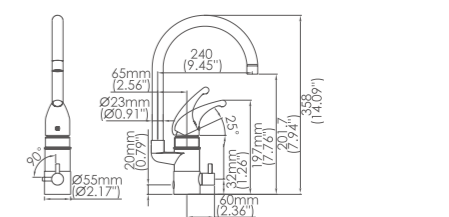

Model No:A-83B Kitchen faucet with dish-washing machine connecting way

Box size:420 × 322 × 63 mm
Carton size:650 × 455 × 330 mm
10 pcs/carton
Common model: ☐ Yes ☒ No
Cartridge Size:35 mm & 25mm
Certificate(s):