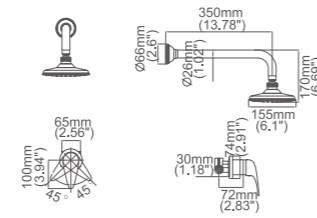

Model No:G-23

Built-in shower

Box size:377x310x120 mm
Carton size:645x410x390 mm
6 pcs/carton
Common model: ☐ Yes ☒ No
Cartridge Size:40 mm
Certificate(s):