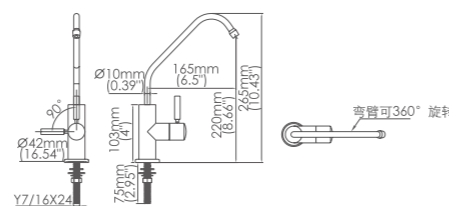

Model No:F-7B Filter faucet

Box size:463 × 228 × 50 mm
Carton size:490 × 480 × 620 mm
24 pcs/carton
Common model: ☐ Yes ☒ No
Cartridge Size:25 mm
Certificate(s):