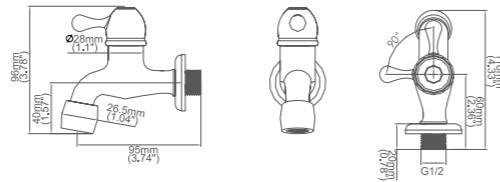

Box size:
Carton size:
pcs / carton
Common model: ☒ Yes ☐ No
Cartridge Size: 25 mm
Certificate(s):