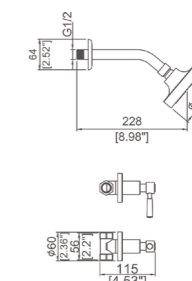

Box size:
Carton size:
pcs / carton
Common model: ☐ Yes ☒ No
Cartridge Size:40 mm
Certificate(s):

Box size:
Carton size:
pcs / carton
Common model: ☐ Yes ☒ No
Cartridge Size:40 mm
Certificate(s):

Box size:
Carton size:
pcs / carton
Common model: ☐ Yes ☒ No
Cartridge Size:40 mm
Certificate(s):

Box size:345 × 255 × 85 mm
Carton size:515 × 365 × 465 mm
10 pcs/carton
Common model: ☐ Yes ☒ No
Cartridge Size:40 mm
Certificate(s):

Box size:345 × 255 × 85 mm
Carton size:515 × 365 × 465 mm
10 pcs/carton
Common model: ☐ Yes ☒ No
Cartridge Size:40 mm
Certificate(s):

Box size:
Carton size:
pcs/carton
Common model: ☐ Yes ☒ No
Cartridge Size:40 mm
Certificate(s):

Box size:
Carton size:
pcs/carton
Common model: ☐ Yes ☒ No
Cartridge Size:40 mm
Certificate(s):

Box size:215 × 145 × 73 mm
Carton size:450 × 310 × 450 mm
24 pcs/carton
Common model: ☒ Yes ☐ No
Cartridge Size:1/2"
Certificate(s):