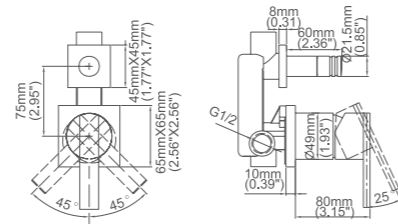

Box size:240x245x80 mm
Carton size:520x270x420 mm
10 pcs/carton
Common model: ☐ Yes ☒ No
Cartridge Size:40 mm
Certificate(s):

Box size:152 × 150 × 97 mm
Carton size:540 × 335 × 405 mm
24 pcs/carton
Common model: ☐ Yes ☒ No
Cartridge Size:40 mm
Certificate(s):