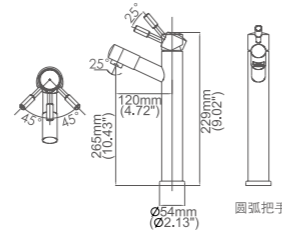

Model No:A-31 Lavatory Faucet

Box size:
Carton size:
pcs/carton
Common model: ☐ Yes ☒ No
Cartridge Size:35 mm
Certificate(s):

Model No:A-46 Lavatory Faucet