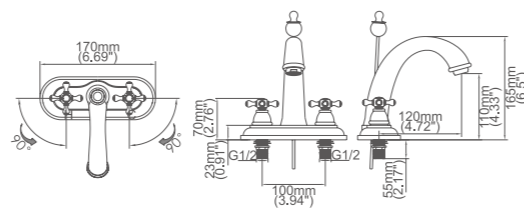

Model No:C-20

Lavatory Faucet

Box size:490 × 375 × 70 mm
 Carton size:530 × 385 × 370 mm
 5pcs / carton
 Common model: Yes No
 Cartridge Size:25 mm
 Certificate(s):

Model No:C-21

Lavatory Faucet

Box size:263 × 222 × 195 mm
 Carton size:490 × 320 × 420 mm
 4 pcs/carton
 Common model: Yes No
 Cartridge Size:25 mm
 Certificate(s):