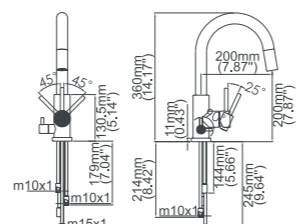

Box size:663 × 330 × 108 mm
Carton size:690 × 360 × 330 mm
3 pcs/carton
Common model: ☐ Yes ☒ No
Cartridge Size:35 mm & 25mm
Certificate(s):