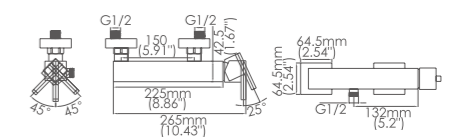

Box size:
Carton size:
pcs / carton
Common model: ☐ Yes ☒ No
Cartridge Size:35 mm
Certificate(s):