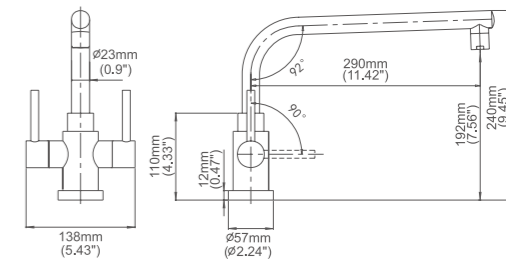

Box size:385 × 252 × 65 mm
Carton size:520 × 415 × 350 mm
10 pcs/carton
Common model: ☐ Yes ☒ No
Cartridge Size:25 mm
Certificate(s):

Model No:A-20G Common kitchen faucet