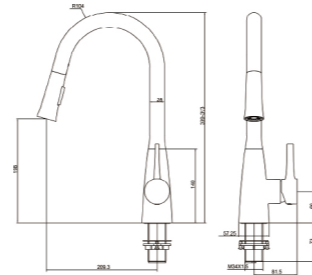

Model No:CS-107B Kitchen faucet with pull-out sprayer

Box size:
Carton size:
pcs / carton:5
Common model: Yes No
Cartridge Size:
Certificate(s):

Model No:CS-108

Kitchen faucet with pull-down sprayer

Box size:385 × 252 × 65 mm
 Carton size:520 × 415 × 350 mm
 10 pcs/carton
 Common model: Yes No
 Cartridge Size:35 mm
 Certificate(s):