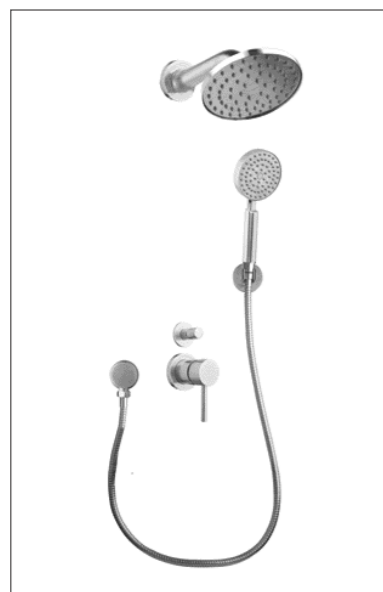

Box size:377x310x120 mm
Carton size:645x410x390 mm
6 pcs/carton
Common model: ☐ Yes ☒ No
Cartridge Size:40 mm
Certificate(s):