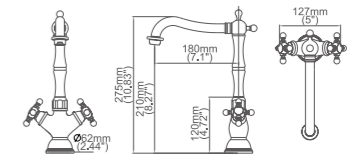

Model No:C-33B

Lavatory Faucet

Box size:
 Carton size:
 pcs / carton
 Common model: Yes No
 Cartridge Size:25 mm
 Certificate(s):

Model No:C-34

Lavatory Faucet

Box size:373 × 312 × 67 mm
 Carton size:660 × 420 × 360 mm
 10 pcs/carton
 Common model: Yes No
 Cartridge Size:25 mm
 Certificate(s):