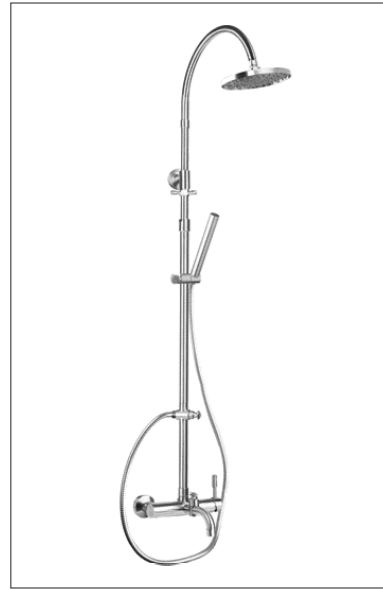

Box size:545 × 425 × 192 mm
Carton size:570 × 465 × 615 mm
3 pcs/carton
Common model: ☐ Yes ☒ No
Cartridge Size:35 mm
Certificate(s):

Box size:545 × 425 × 192 mm
Carton size:570 × 465 × 615 mm
3 pcs/carton
Common model: ☐ Yes ☒ No
Cartridge Size:35 mm
Certificate(s):

Box size:377x310x120 mm
Carton size:645x410x390 mm
6 pcs/carton
Common model: ☐ Yes ☒ No
Cartridge Size:35 mm
Certificate(s):

Box size:377x310x120mm
& 800 × 170 × 65 mm
Carton size:645x410x390mm
& 820 × 350 × 410 mm
6 pcs/carton & 12 pcs/carton
Common model: ☐ Yes ☒ No
Cartridge Size:35 mm
Certificate(s):

Box size:545 × 425 × 192 mm
Carton size:570 × 465 × 615 mm
3 pcs/carton
Common model: ☐ Yes ☒ No
Cartridge Size:35 mm
Certificate(s):

Box size:1150 × 120 × 500 / 315 mm
Carton size:1185 × 520 × 510 mm
3 pcs/carton
Common model: ☐ Yes ☒ No
Cartridge Size:35 mm
Certificate(s):