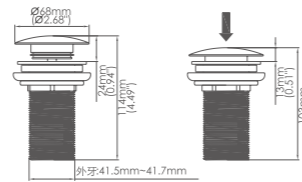

Box size:105x80x78 mm
Carton size:400 × 335 × 420 mm
60 pcs/carton
Common model: ☒ Yes ☐ No
Cartridge Size:
Certificate(s):