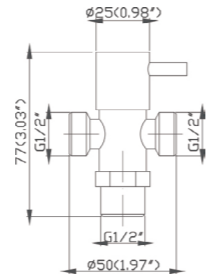

Box size: 205 × 105 mm
Carton size: 740 × 380 × 390 mm
96 pcs / carton
Common model: ☒ Yes ☐ No
Cartridge Size: 1/2"
Certificate(s):

Model No: B-150B Angle valve (with brass casing cartridge)