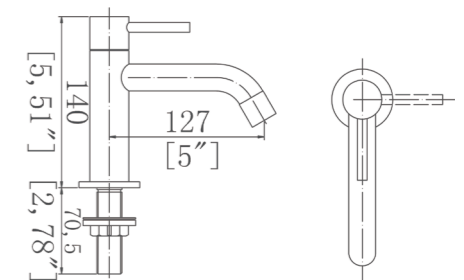

Model No:B-192 bidet shower

Box size:176x264 mm
Carton size:450x310x450 mm
24 pcs/carton
Common model: ☒ Yes ☐ No
Cartridge Size:1/2"
Certificate(s):