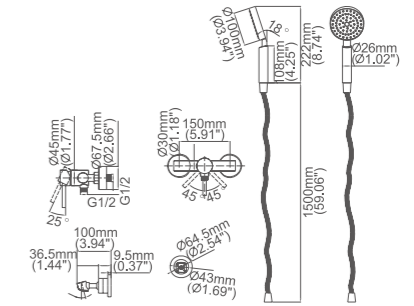

Model No:G-53B Shower

Box size:265x270x108 mm
Carton size:570x300x560 mm
10 pcs/carton
Common model: ☐ Yes ☒ No
Cartridge Size:35 mm
Certificate(s):