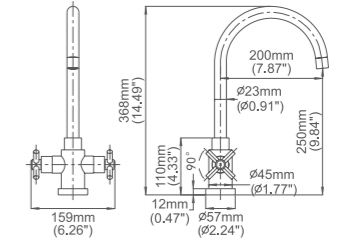

Box size:
Carton size:
pcs / carton
Common model: ☐ Yes ☒ No
Cartridge Size:25 mm
Certificate(s):