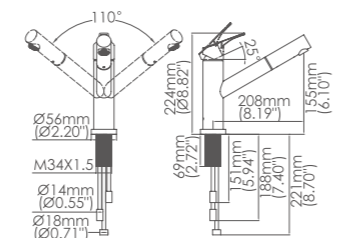

Model No:C-88 Kitchen faucet with pull-down plastic sprayer

Box size:
Carton size:
pcs / carton
Common model: ☐ Yes ☒ No
Cartridge Size:40 mm
Certificate(s):