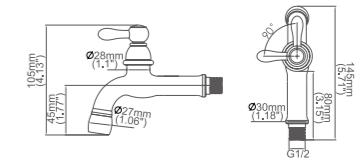

Model No: B-35B single way faucet

Box size:
Carton size:
pcs / carton
Common model: ☐ Yes ☒ No
Cartridge Size: 25 mm
Certificate(s):