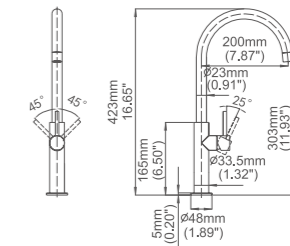

Box size:420 × 322 × 63 mm
Carton size:665 × 455 × 330 mm
10 pcs/carton
Common model: ☒ Yes ☐ No
Cartridge Size:25 mm
Certificate(s):

Model No:A-62F Common kitchen faucet