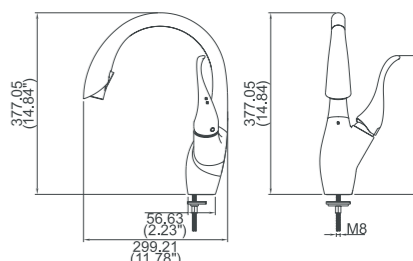

Model No:CS-101C Kitchen faucet with pull-out sprayer

Box size:
Carton size:
pcs / carton:5
Common model: ☒ Yes ☐ No
Cartridge Size:35 mm
Certificate(s):