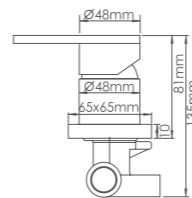

Model No:G-15D Built-in shower faucet