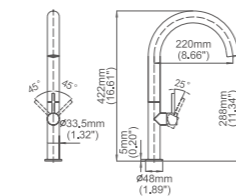

Model No:A-63A Common kitchen faucet

Box size:420 × 322 × 63 mm
Carton size:665 × 455 × 330 mm
10 pcs/carton
Common model: ☒ Yes ☐ No
Cartridge Size:25 mm
Certificate(s):