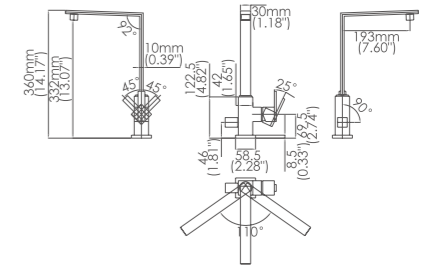

Model No:H-51C Kitchen faucet with dish-washing machine connecting way

Box size:
Carton size:
pcs / carton
Common model: ☐ Yes ☒ No
Cartridge Size:35 mm & 25mm
Certificate(s):

Model No:B-158 Single way kitchen faucet