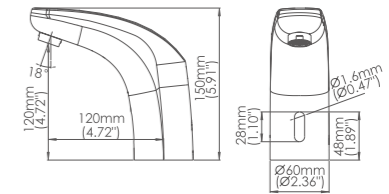

Model No:EB-10 Lavatory Sensor Faucet

Box size:
Carton size:
pcs / carton
Common model: ☒ Yes ☐ No
Cartridge Size:sensor
Certificate(s):