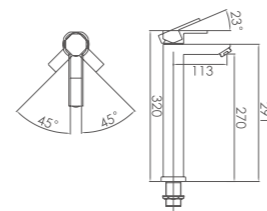

Model No:MA-101 Lavatory Faucet

Box size:385 × 252 × 65 mm
Carton size:520 × 415 × 350 mm
10 pcs/carton
Common model: ☒ Yes ☐ No
Cartridge Size:35 mm
Certificate(s):

Box size:385 × 252 × 65 mm
Carton size:520 × 415 × 350 mm
10 pcs/carton
Common model: ☐ Yes ☒ No
Cartridge Size:35 mm
Certificate(s):