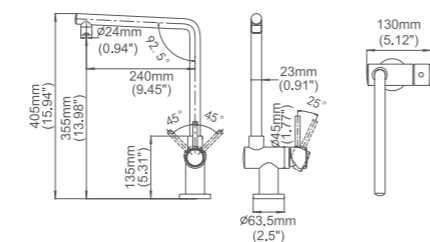

Box size:385 × 252 × 65 mm
 Carton size:520 × 415 × 350 mm
 10 pcs/carton
 Common model: Yes No
 Cartridge Size:25 mm
 Certificate(s):

Model No:A-20G Common kitchen faucet

Box size:
 Carton size:
 pcs / carton
 Common model: Yes No
 Cartridge Size:25 mm
 Certificate(s):

Model No:A-20H Common kitchen faucet

Box size:
 Carton size:
 pcs / carton
 Common model: Yes No
 Cartridge Size:25 mm
 Certificate(s):

Model No:A-20I Common kitchen faucet

Box size:
Carton size:
pcs / carton
Common model: Yes No
Cartridge Size:25 mm
Certificate(s):

Model No:A-27A Common kitchen faucet

Box size:420 × 322 × 63 mm
Carton size:665 × 455 × 330 mm
10 pcs/carton
Common model: Yes No
Cartridge Size:35 mm
Certificate(s):

Model No:A-27B Common kitchen faucet