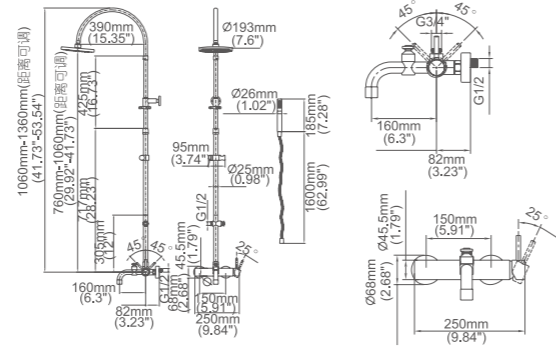

Model No:H-31 Shower Faucet

Box size:
 Carton size:
 pcs / carton
 Common model: Yes No
 Cartridge Size:35 mm
 Certificate(s):

Model No:G-1A Shower

Box size:545 × 425 × 192 mm
 Carton size:570 × 465 × 615 mm
 3 pcs/carton
 Common model: Yes No
 Cartridge Size:35 mm
 Certificate(s):

Model No:G-1A-B Shower

Box size:545 × 425 × 192 mm
 Carton size:570 × 465 × 615 mm
 3 pcs/carton
 Common model: Yes No
 Cartridge Size:35 mm
 Certificate(s):

G-1C Shower

Box size:377x310x120 mm
 Carton size:645x410x390 mm
 6 pcs/carton
 Common model: Yes No
 Cartridge Size:35 mm
 Certificate(s):