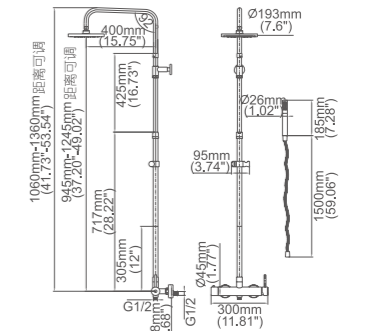

Model No:G-34B Shower

Box size:545 × 425 × 192 mm
Carton size:570 × 465 × 615 mm
3 pcs/carton
Common model: ☐ Yes ☒ No
Cartridge Size:35 mm
Certificate(s):