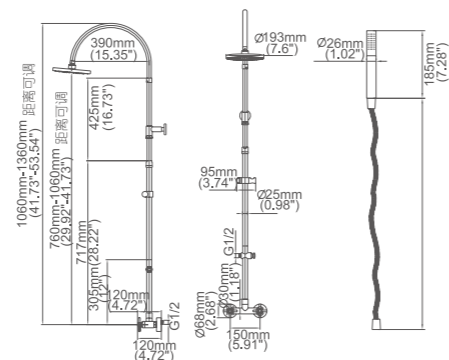

Model No:G-37B

Shower

Box size:545 × 425 × 192 mm
 Carton size:570 × 465 × 615 mm
 3 pcs/carton
 Common model: Yes No
 Cartridge Size:35 mm
 Certificate(s):

Model No:G-3A

Shower

Box size:
 Carton size:
 pcs/carton
 Common model: Yes No
 Cartridge Size:35 mm
 Certificate(s):