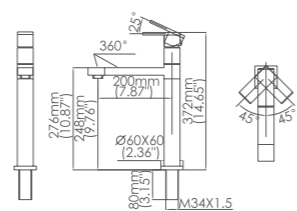

Box size:340 × 310 × 87 mm
 Carton size:640 × 360 × 365 mm
 8 pcs/carton
 Common model: Yes No
 Cartridge Size:35 mm
 Certificate(s):

Model No:H-2A Common kitchen faucet

Box size:490 × 375 × 70 mm
 Carton size:530 × 385 × 370 mm
 5pcs / carton
 Common model: Yes No
 Cartridge Size:35 mm
 Certificate(s):

SINTEF EN-817

Model No:H-2C Common kitchen faucet

Box size:420 × 322 × 63 mm
 Carton size:665 × 455 × 330 mm
 10 pcs/carton
 Common model: Yes No
 Cartridge Size:35 mm
 Certificate(s):

Model No:H-2E Common kitchen faucet

Box size:490 × 375 × 70 mm
 Carton size:530 × 385 × 370 mm
 5pcs / carton
 Common model: Yes No
 Cartridge Size:35 mm
 Certificate(s):

Model No:H-49 Common kitchen faucet

Box size:575 × 305 × 65 mm
 Carton size:620 × 330 × 365 mm
 5pcs / carton
 Common model: Yes No
 Cartridge Size:35 mm
 Certificate(s):