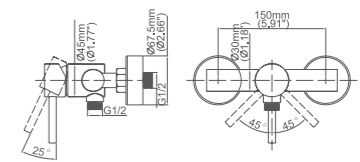

Model No:G-53 Shower Faucet

Box size:275 × 275 × 108 mm
Carton size:570 × 300 × 560 mm
10 pcs/carton
Common model: ☐ Yes ☒ No
Cartridge Size:35 mm
Certificate(s):