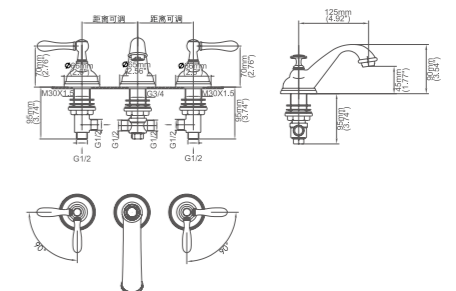

Box size:380 × 330 × 76 mm
Carton size:400 × 335 × 420 mm
5pcs / carton
Common model: ☐ Yes ☒ No
Cartridge Size:25 mm
Certificate(s):