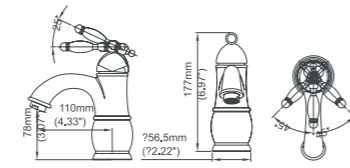

Model No:C-81 Lavatory Faucet

Box size:360 × 290 × 82 mm
Carton size:430 × 340 × 400 mm
10 pcs/carton
Common model: ☐ Yes ☒ No
Cartridge Size:35 mm
Certificate(s):