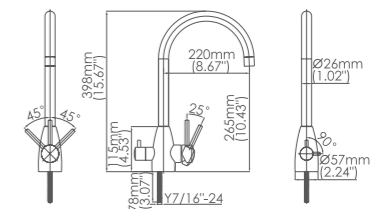

Box size:555 × 350 × 72 mm
Carton size:600 × 375 × 385 mm
5pcs / carton
Common model: ☒ Yes ☐ No
Cartridge Size:35 mm & 25mm
Certificate(s):