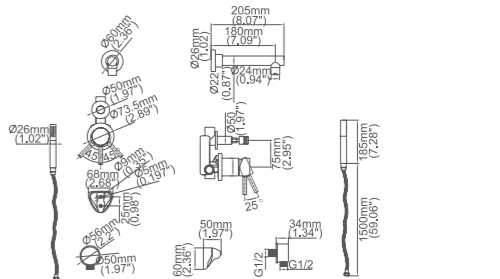

Model No:QJ-14B Single way built-in shower

Box size:215 × 145 × 73 mm
Carton size:450 × 310 × 450 mm
24 pcs/carton
Common model: ☒ Yes ☐ No
Cartridge Size:1/2"
Certificate(s):