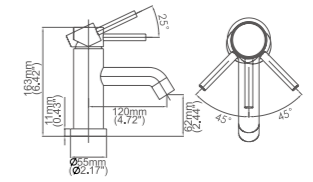

Model No:A-65B Lavatory Faucet

Box size:342 × 305 × 75 mm
Carton size:635 × 375 × 410 mm
10 pcs/carton
Common model: ☐ Yes ☒ No
Cartridge Size:35 mm
Certificate(s):