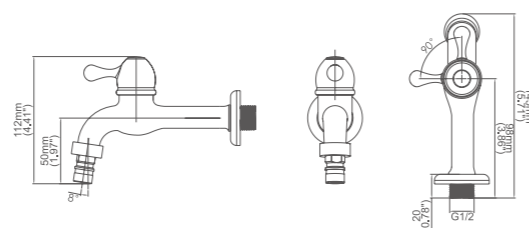

Model No: B-150D single way faucet for washing machine

Box size:
Carton size:
pcs / carton
Common model: ☐ Yes ☒ No
Cartridge Size: 25 mm
Certificate(s):