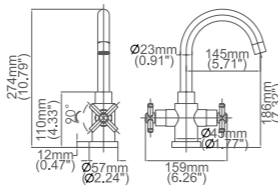

Box size:420 × 322 × 63 mm
Carton size:665 × 455 × 330 mm
10 pcs/carton
Common model: ☐ Yes ☒ No
Cartridge Size:25 mm
Certificate(s):