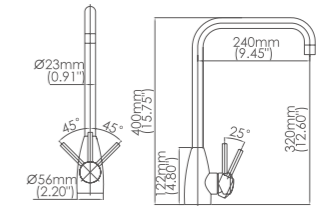

Box size:420 × 322 × 63 mm
 Carton size:665 × 455 × 330 mm
 10 pcs/carton
 Common model: Yes No
 Cartridge Size:25 mm
 Certificate(s):

Model No:A-66A Common kitchen faucet

Box size:385 × 252 × 65 mm
 Carton size:520 × 415 × 350 mm
 10 pcs/carton
 Common model: Yes No
 Cartridge Size:35 mm
 Certificate(s):

Model No:A-66B Common kitchen faucet

Box size:420 × 322 × 63 mm
 Carton size:665 × 455 × 330 mm
 10 pcs/carton
 Common model: Yes No
 Cartridge Size:35 mm
 Certificate(s):

Model No:A-70A Common kitchen faucet