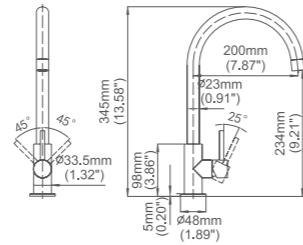

Box size:385 × 252 × 65 mm
Carton size:520 × 415 × 350 mm
10 pcs/carton
Common model: ☒ Yes ☐ No
Cartridge Size:25 mm
Certificate(s):

Model No:A-63E Kitchen Faucet