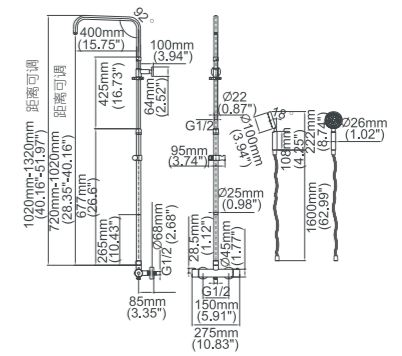

Model No:G-36B Thermostatic Shower

Box size:545 × 425 × 192 mm
Carton size:570 × 465 × 615 mm
3pcs / carton
Common model: ☒ Yes ☐ No
Cartridge Size:35mm
Certificate(s):