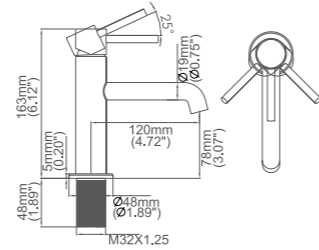

Box size:240x245x80 mm
Carton size:520x270x420 mm
10 pcs/carton
Common model: ☐ Yes ☒ No
Cartridge Size:25 mm
Certificate(s):

Model No:A-60C Lavatory Faucet