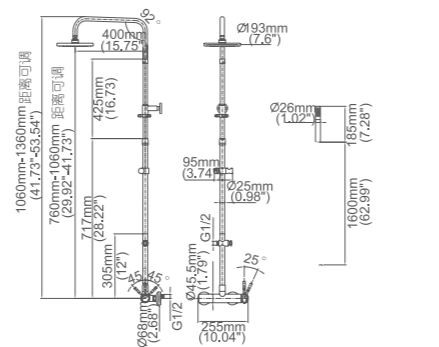

Model No:G-9A-B Shower

Box size:
Carton size:
pcs / carton
Common model: ☐ Yes ☒ No
Cartridge Size:35 mm
Certificate(s):

Box size:
Carton size:
pcs / carton
Common model: ☐ Yes ☒ No
Cartridge Size:35 mm
Certificate(s):