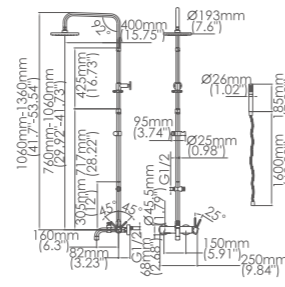

Model No:H-31 Shower Faucet

Box size:
 Carton size:
 pcs / carton
 Common model: Yes No
 Cartridge Size:35 mm
 Certificate(s):

Model No:G-1A Shower

Box size:545 × 425 × 192 mm
 Carton size:570 × 465 × 615 mm
 3 pcs/carton
 Common model: Yes No
 Cartridge Size:35 mm
 Certificate(s):

Model No:G-1A-B Shower

Box size:545 × 425 × 192 mm
 Carton size:570 × 465 × 615 mm
 3 pcs/carton
 Common model: Yes No
 Cartridge Size:35 mm
 Certificate(s):

G-1C Shower

Box size:377x310x120 mm
 Carton size:645x410x390 mm
 6 pcs/carton
 Common model: Yes No
 Cartridge Size:35 mm
 Certificate(s):