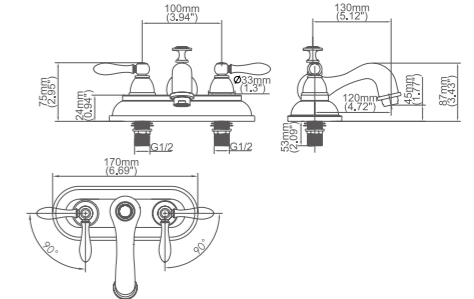

Box size:
Carton size:
pcs / carton
Common model: ☐ Yes ☒ No
Cartridge Size:25 mm
Certificate(s):

Model No:C-11 Lavatory Faucet