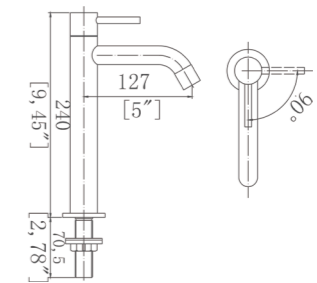

Model No:MA-102 Single way lavatory faucet

Box size: 176x358 mm
Carton size: 570x370x390 mm
24 pcs / carton
Common model: ☒ Yes ☐ No
Cartridge Size:1/2"
Certificate(s):

Model No:MA-103 Single way lavatory faucet