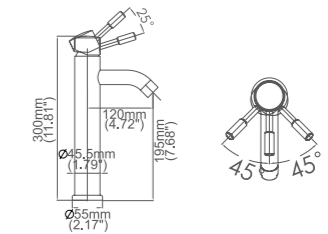

Box size:385 × 290 × 65 mm
Carton size:600 × 410 × 320 mm
10 pcs/carton
Common model: ☐ Yes ☒ No
Cartridge Size:35 mm
Certificate(s):

Model No:A-26E Lavatory Faucet