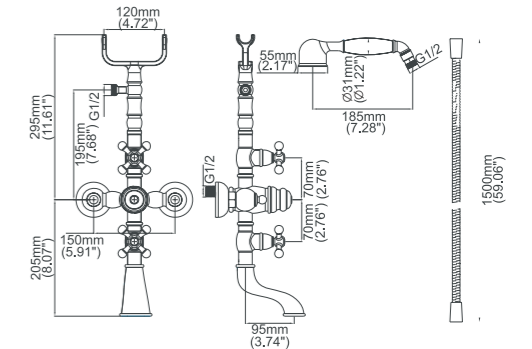

Model No:G-52B Shower

Box size:265 × 270 × 108 mm
 Carton size:570 × 300 × 560 mm
 10 pcs/carton
 Common model: Yes No
 Cartridge Size:35 mm
 Certificate(s):

Model No:G-53B Shower

Box size:265x270x108 mm
 Carton size:570x300x560 mm
 10 pcs/carton
 Common model: Yes No
 Cartridge Size:35 mm
 Certificate(s):

Model No:G-68B Shower

Box size:940 × 505 × 205 mm
 Carton size:975 × 550 × 460 mm
 2 pcs/carton
 Common model: Yes No
 Cartridge Size:35 mm
 Certificate(s):

Model No:G-68C Shower

Box size:550 × 390 × 165 mm
 Carton size:560 × 395 × 350 mm
 2 pcs/carton
 Common model: Yes No
 Cartridge Size:35 mm
 Certificate(s):