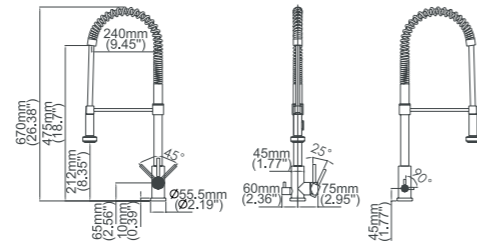

Box size:700 × 385 × 70 mm
Carton size:725 × 390 × 220 mm
3 pcs/carton
Common model: ☐ Yes ☒ No
Cartridge Size:35 mm & 25mm
Certificate(s):

Model No:H-51 Kitchen faucet with dish-washing machine connecting way