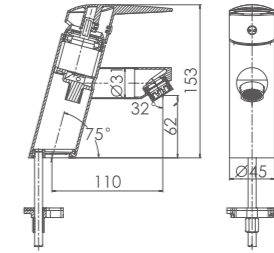

Model No:A-93 Lavatory Faucet

Box size:
Carton size:
pcs / carton
Common model: ☐ Yes ☒ No
Cartridge Size:35 mm
Certificate(s):

Model No:C-10 Lavatory Faucet