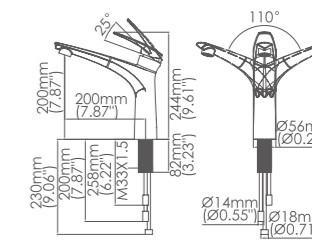

Model No:C-89 Kitchen faucet with pull-out spout

Model No:C-90 Kitchen faucet with pull-down plastic sprayer

Box size:
Carton size:
pcs / carton
Common model: ☒ Yes ☐ No
Cartridge Size:40 mm
Certificate(s):