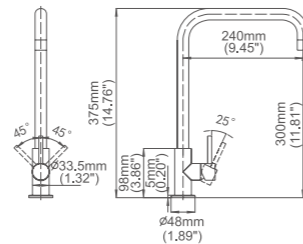

Box size:310 × 255 × 62 mm
 Carton size:535 × 340 × 320 mm
 10 pcs/carton
 Common model: Yes No
 Cartridge Size:25 mm
 Certificate(s):

Model No:A-63B Common kitchen faucet

Box size:385 × 252 × 65 mm
 Carton size:520 × 415 × 350 mm
 10 pcs/carton
 Common model: Yes No
 Cartridge Size:25 mm
 Certificate(s):

Model No:A-63C Common kitchen faucet

Box size:385 × 252 × 65 mm
 Carton size:520 × 415 × 350 mm
 10 pcs/carton
 Common model: Yes No
 Cartridge Size:25 mm
 Certificate(s):

Model No:A-63D Common kitchen faucet

Box size:385 × 252 × 65 mm
 Carton size:520 × 415 × 350 mm
 10 pcs/carton
 Common model: Yes No
 Cartridge Size:25 mm
 Certificate(s):

Model No:A-63E Kitchen Faucet

Box size:420 × 322 × 63 mm
 Carton size:665 × 455 × 330 mm
 10 pcs/carton
 Common model: Yes No
 Cartridge Size:25 mm
 Certificate(s):