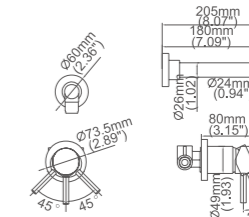

Box size:345 × 255 × 85 mm
Carton size:515 × 365 × 465 mm
10 pcs/carton
Common model: ☐ Yes ☒ No
Cartridge Size:40 mm
Certificate(s):

Model No:G-18 Built-in bathtub faucet