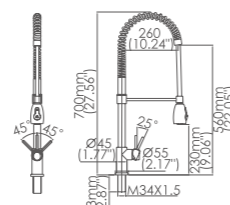

Model No:A-92 Common kitchen faucet

Box size:385 × 290 × 65 mm
 Carton size:600 × 410 × 320 mm
 10 pcs/carton
 Common model: Yes No
 Cartridge Size:35 mm
 Certificate(s):

Model No:C-52 Kitchen faucet with sprayer (not pull-down faucet)

Box size:962 × 350 × 75 mm
 Carton size:1010 × 365 × 240 mm
 3 pcs/carton
 Common model: Yes No
 Cartridge Size:35 mm
 Certificate(s):

Model No:C-52B Kitchen faucet with sprayer (not pull-down faucet)

Box size:962 × 350 × 75 mm
 Carton size:1010 × 365 × 240 mm
 3 pcs/carton
 Common model: Yes No
 Cartridge Size:35 mm
 Certificate(s):